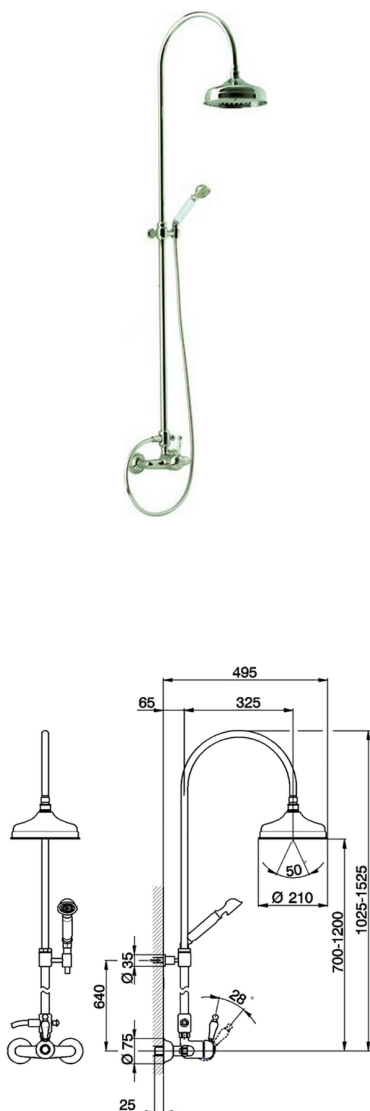

## 2-functions Single lever shower set ARCANA EMPRESS\_EM004050

MODEL **EM004050**

2-functions Single lever shower set, 2 outlet diverter, adjustable riser column, with not sliding handshower bracket, Toscana one spray head shower, D.200 mm Brass round showerhead, 150 cm Brass Flexible Hose

### AVAILABLE FINISHINGS

-  **21** 21 Chrome
-  **24** 24 Gold
-  **26** 26 Old Copper
-  **27** 27 Old Bronze
-  **2A** 2A Satin Brushed Nickel
-  **74** 74 Chrome/Gold

### CHARACTERISTICS

Cartridge Spare Parts **ZZ92909000**

**43 mm Cartridge**

## 2-functions Single lever shower set ARCANA EMPRESS\_EM004050

EM004050

<https://en.cisal.it/2-functions-single-lever-shower-set-arcana-empress-em004050>

2025-01-06