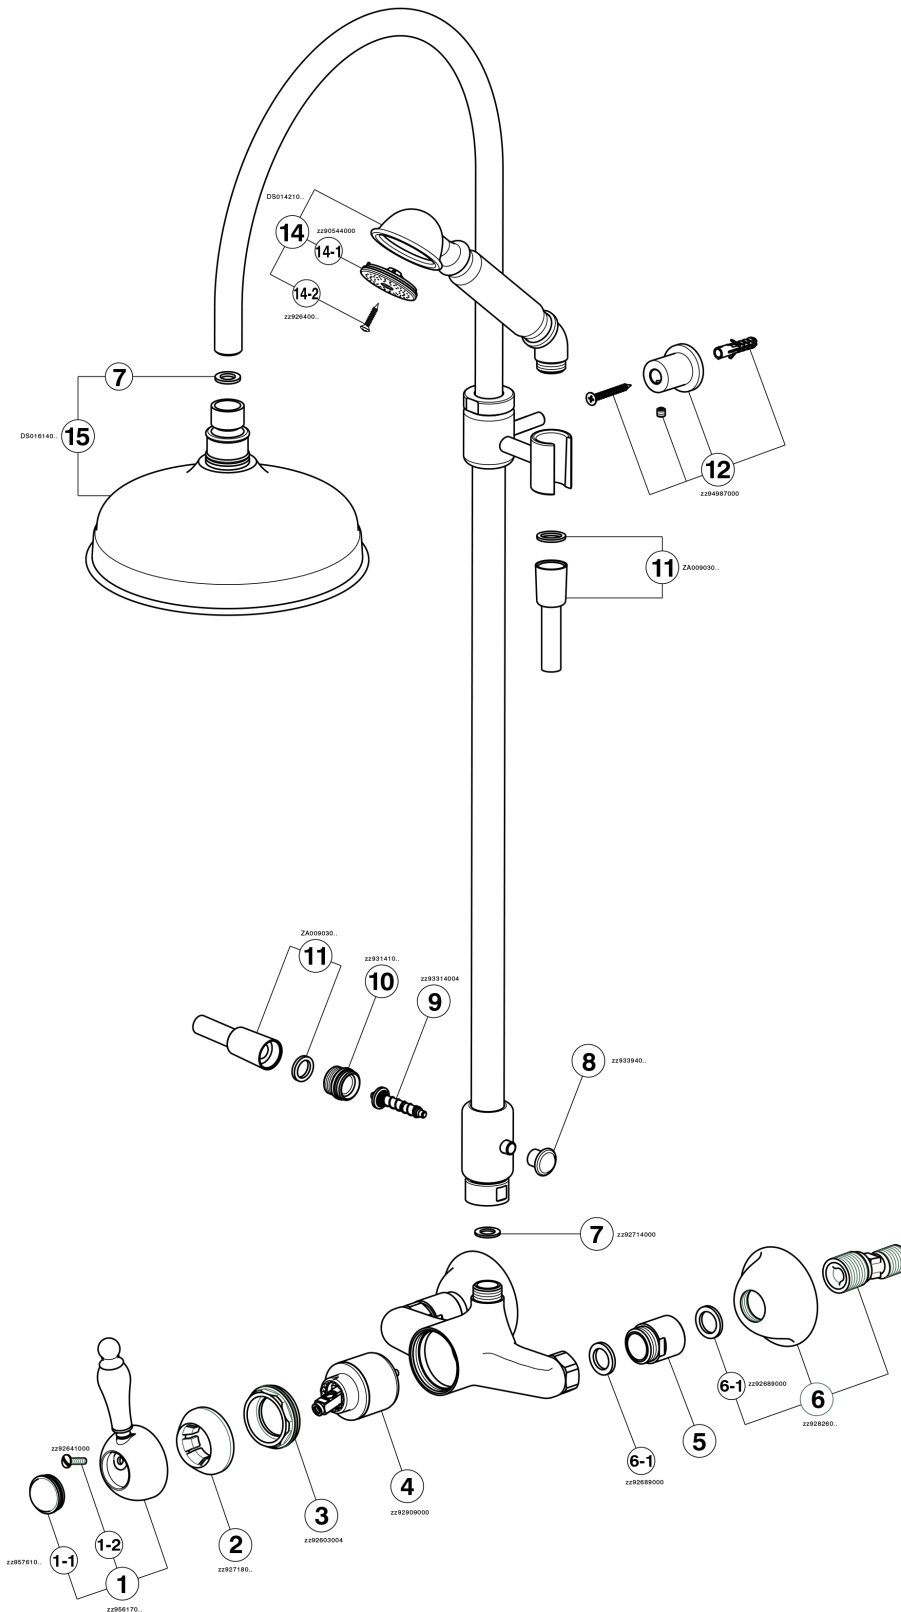

2-functions Single lever shower set ARCANA EMPRESS_EM004050

EM004050

<https://en.cisal.it/2-functions-single-lever-shower-set-arcana-empress-em004050>

2025-01-06