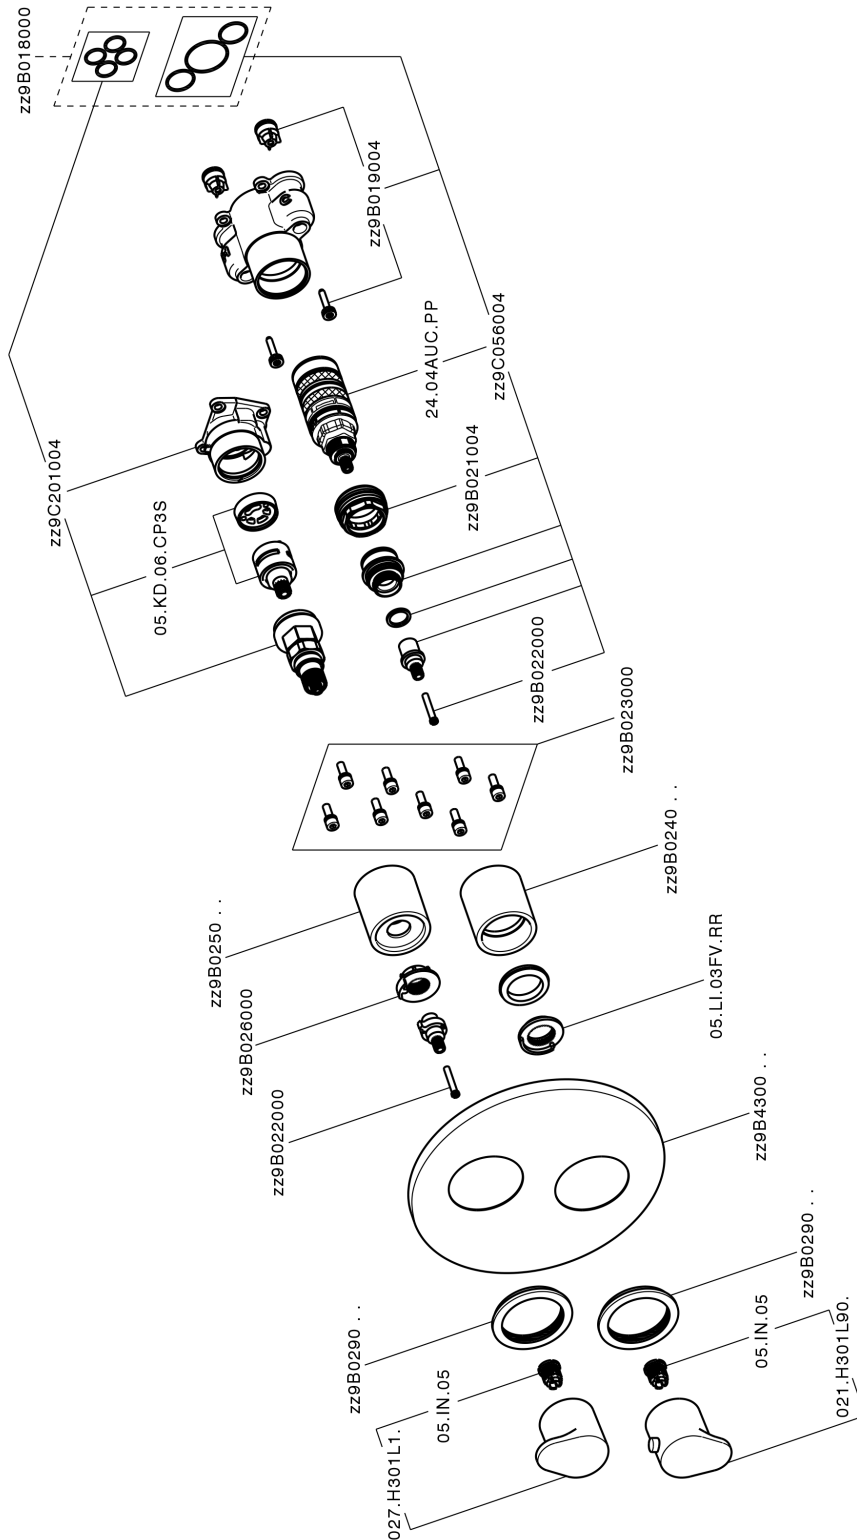

Exposed part for Thermostatic One Box Valve ALMA_A30BT030

A30BT030

<https://en.cisal.it/exposed-part-for-thermostatic-one-box-valve-agma-a30bt030>

One Box Universal Concealed Part ONE BOX_ZA00B031

ZA00B031

<https://en.cisal.it/one-box-universal-concealed-part-one-box-za00b031>

One Box Universal Concealed Part ONE BOX_ZA00B030

ZA00B030

<https://en.cisal.it/one-box-universal-concealed-part-one-box-za00b030>

2026-06-13