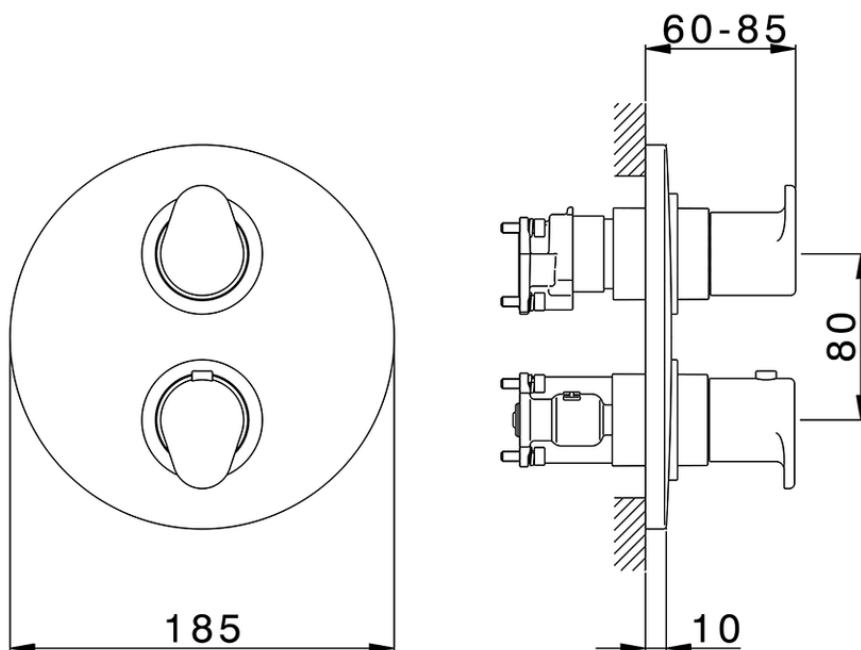

Exposed part for Thermostatic One Box Valve ALMA_A30BT030

A30BT030

<https://en.cisal.it/exposed-part-for-thermostatic-one-box-valve-agma-a30bt030>

ZA00B031

<https://en.cisal.it/one-box-universal-concealed-part-one-box-za00b031>