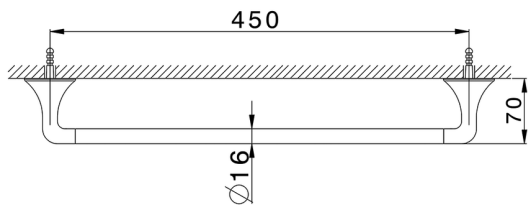

Towel holder VITA_VI090101

MODEL **VI090101**

Towel holder

AVAILABLE FINISHINGS

-  **21** 21 Chrome
-  **2Q** 2Q Black Titanium
-  **40** 40 Matt Black
-  **4Q** 4Q Matt White

CHARACTERISTICS

2024-12-22