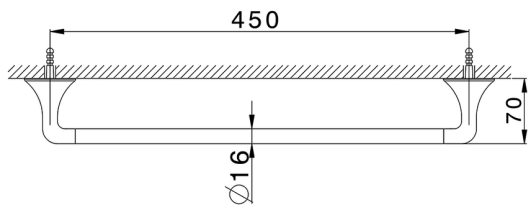

Towel holder VITA_VI090101

MODEL **VI090101**

Towel holder

AVAILABLE FINISHINGS

-  **21** 21 Chrome
-  **2Q** 2Q Black Titanium
-  **40** 40 Matt Black
-  **4Q** 4Q Matt White

CHARACTERISTICS

2024-12-31