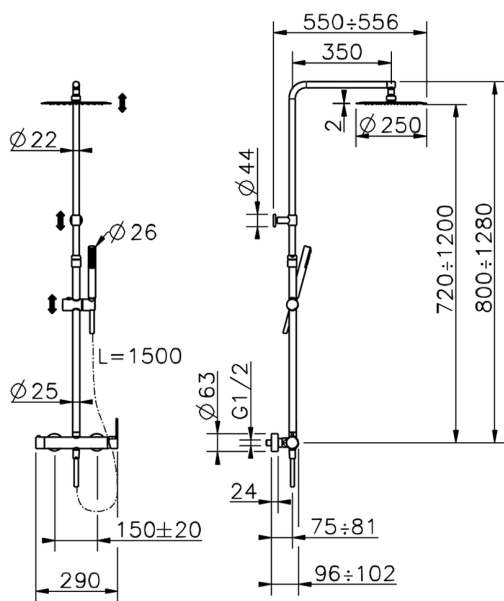

2-function single lever shower set SHOWER COLUMNS_C2004032

MODEL **C2004032**

2-function single lever shower set, 2 outlet deviator, adjustable riser column, sliding shower bracket, ABS D.26 mm minimalistic one spray handshower, 250 mm round showerhead 2 mm thick INOX, 150 cm smooth SILVERFLEX Flexible Hose

AVAILABLE FINISHINGS

21 21 Chrome

CHARACTERISTICS

Single Lever **1**
 Cartridge Spare Parts **ZZ95435000**
35 mm Cartridge

EcoStop

EcoStop feature limits water flow to approximately 50% of maximum output with one point of resistance on setting. Push slightly past the middle stop only when full water output is required. This will save water up to 50%.