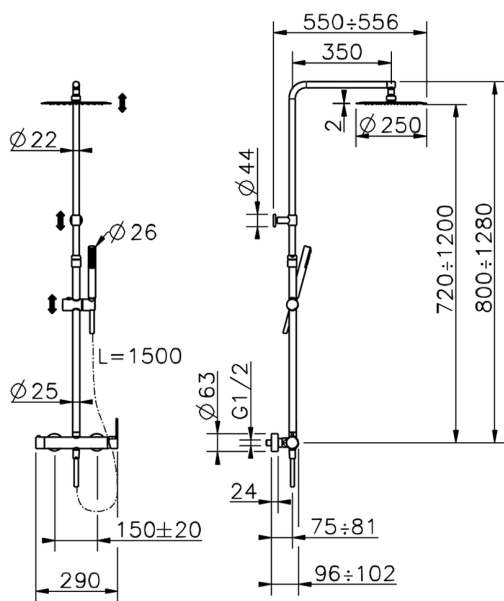

## 2-function single lever shower set SHOWER COLUMNS\_C2004032

MODEL **C2004032**

2-function single lever shower set, 2 outlet deviator, adjustable riser column, sliding shower bracket, ABS D.26 mm minimalistic one spray handshower, 250 mm round showerhead 2 mm thick INOX, 150 cm smooth SILVERFLEX Flexible Hose

AVAILABLE FINISHINGS

**21** 21 Chrome

CHARACTERISTICS

Single Lever **1**  
 Cartridge Spare Parts **ZZ95435000**  
**35 mm Cartridge**

### EcoStop

EcoStop feature limits water flow to approximately 50% of maximum output with one point of resistance on setting. Push slightly past the middle stop only when full water output is required. This will save water up to 50%.