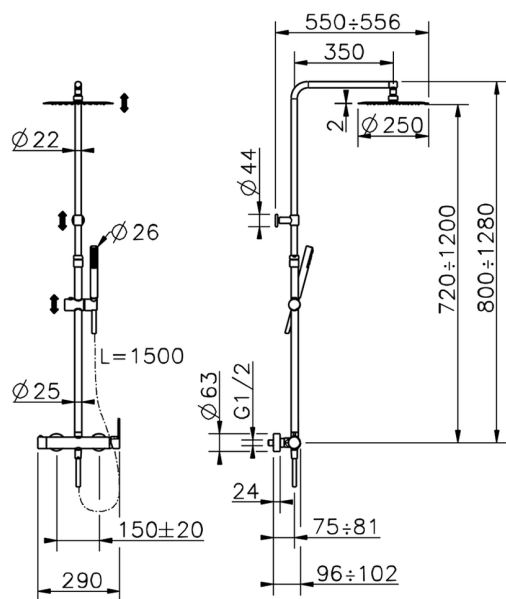

## 2-function single lever shower set SHOWER COLUMNS\_C2004032

MODEL **C2004032**

2-function single lever shower set, 2 outlet deviator, adjustable riser column, sliding shower bracket, ABS D.26 mm minimalistic one spray handshower, 250 mm round showerhead 2 mm thick INOX, 150 cm smooth SILVERFLEX Flexible Hose

AVAILABLE FINISHINGS

**21** 21 Chrome

CHARACTERISTICS

Single Lever **1**  
 Cartridge Spare Parts **ZZ95435000**  
**35 mm Cartridge**

### EcoStop

EcoStop feature limits water flow to approximately 50% of maximum output with one point of resistance on setting. Push slightly past the middle stop only when full water output is required. This will save water up to 50%.