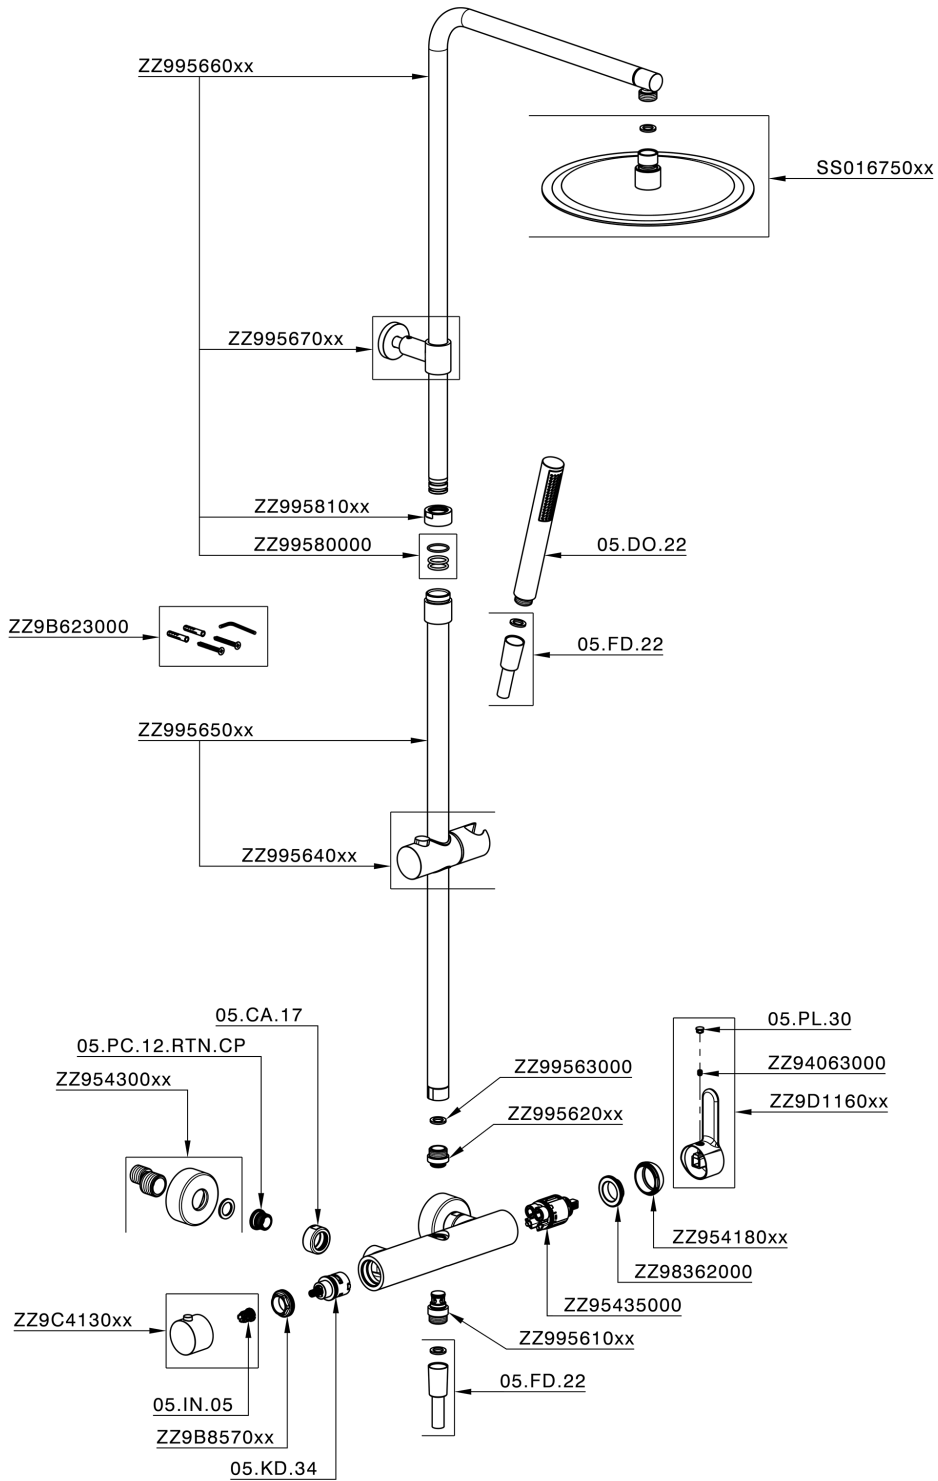

2-function single lever shower set SHOWER COLUMNS_C2004032

C2004032

<https://en.cisal.it/2-function-single-lever-shower-set-shower-columns-c2004032>

2026-06-13