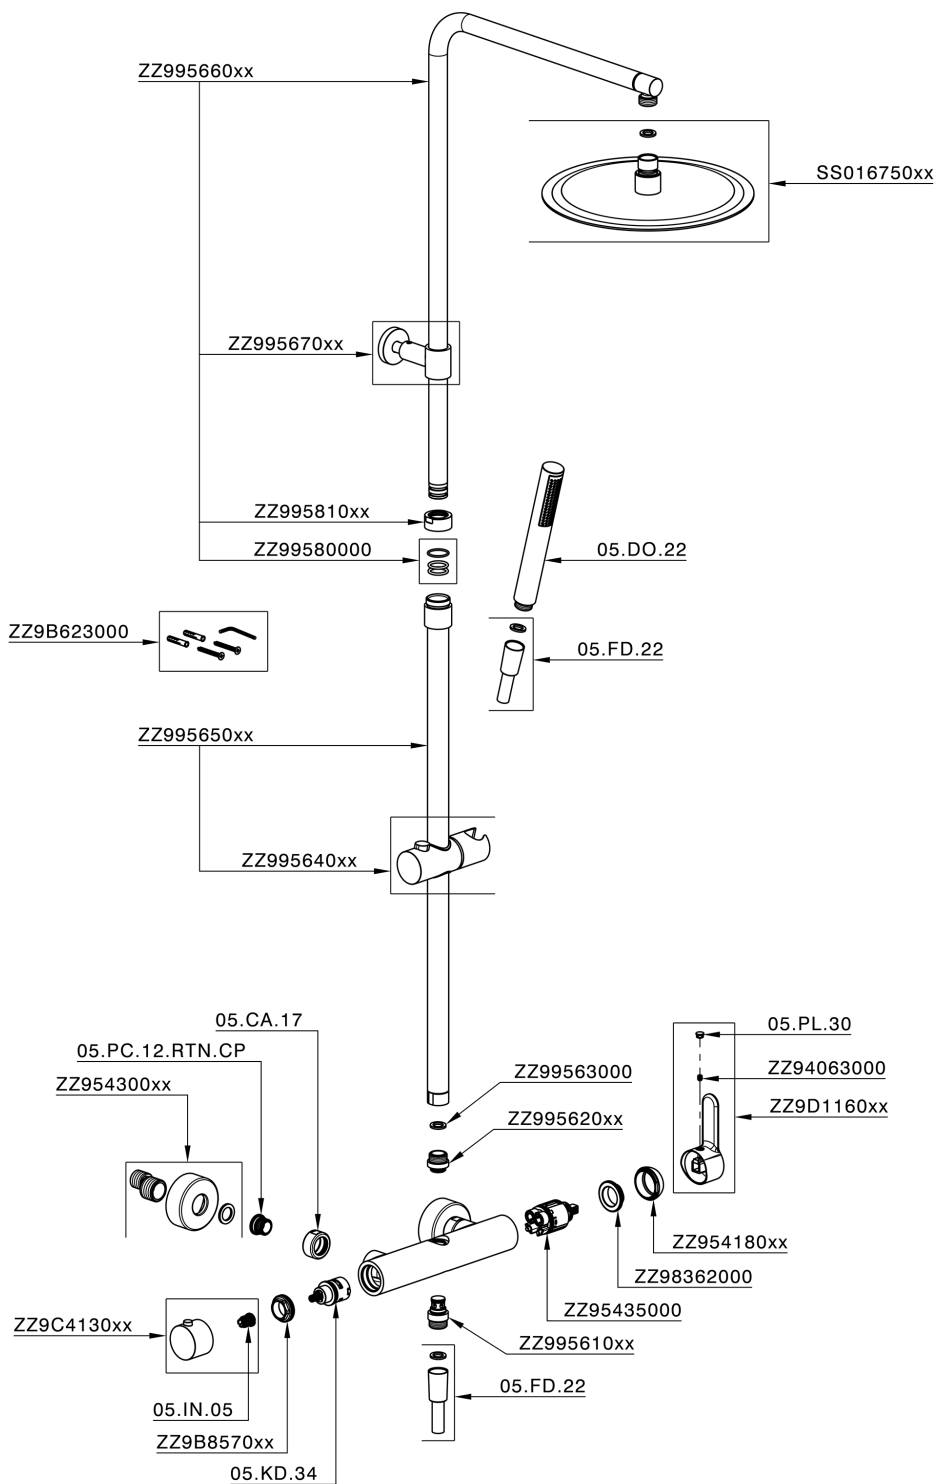

## 2-function single lever shower set SHOWER COLUMNS\_C2004032

C2004032

<https://en.cisal.it/2-function-single-lever-shower-set-shower-columns-c2004032>

2026-07-03