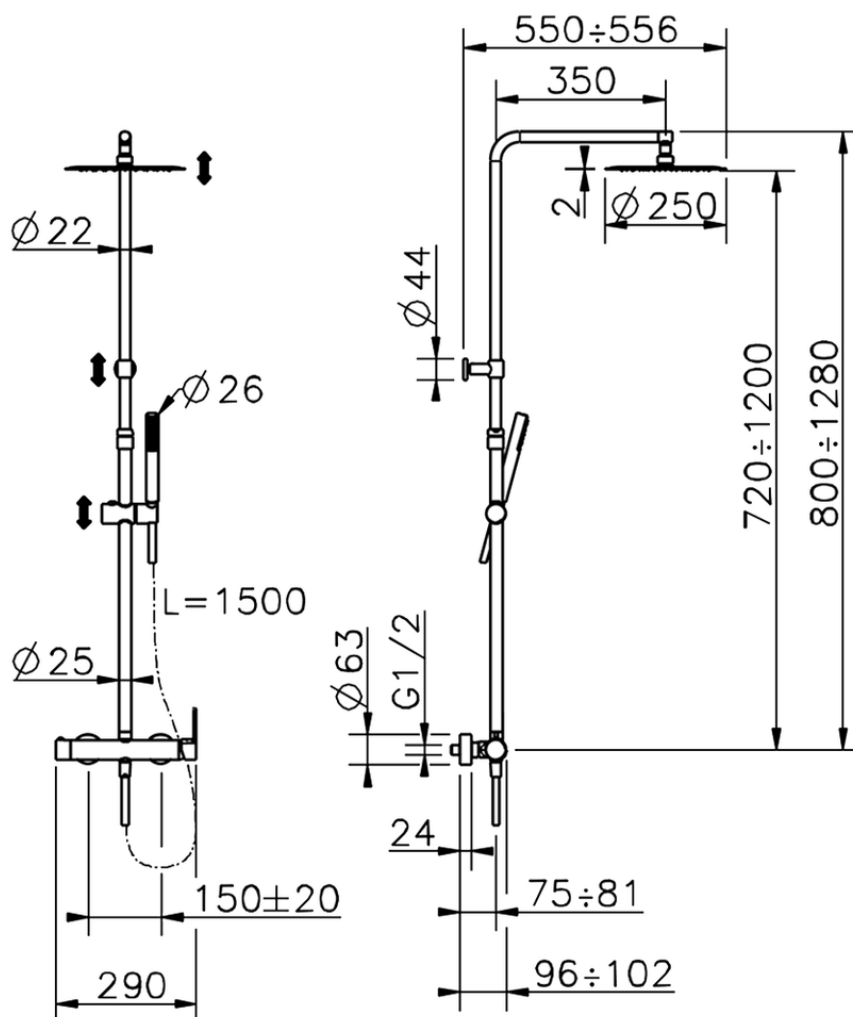

2-function single lever shower set SHOWER COLUMNS_C2004032

C2004032

<https://en.cisal.it/2-function-single-lever-shower-set-shower-columns-c2004032>

2026-05-17