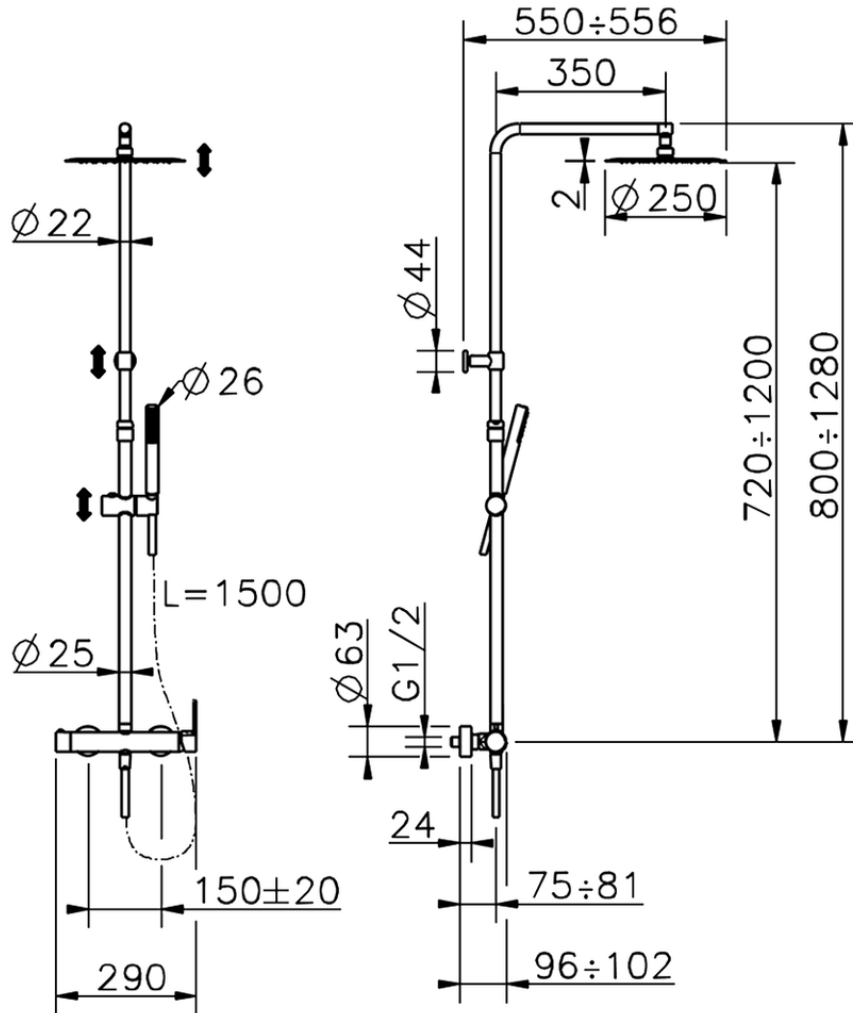

2-function single lever shower set SHOWER COLUMNS_C2004032

C2004032

<https://en.cisal.it/2-function-single-lever-shower-set-shower-columns-c2004032>

2026-04-26