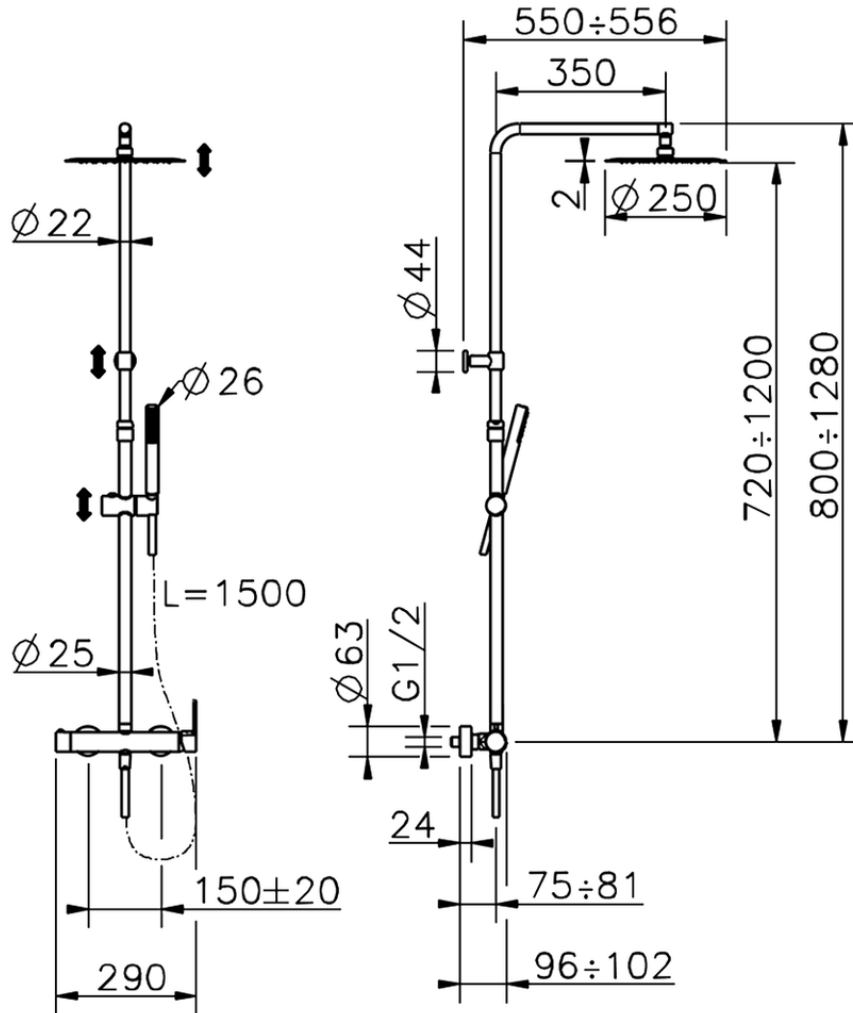

## 2-function single lever shower set SHOWER COLUMNS\_C2004032

C2004032

<https://en.cisal.it/2-function-single-lever-shower-set-shower-columns-c2004032>

2026-04-05