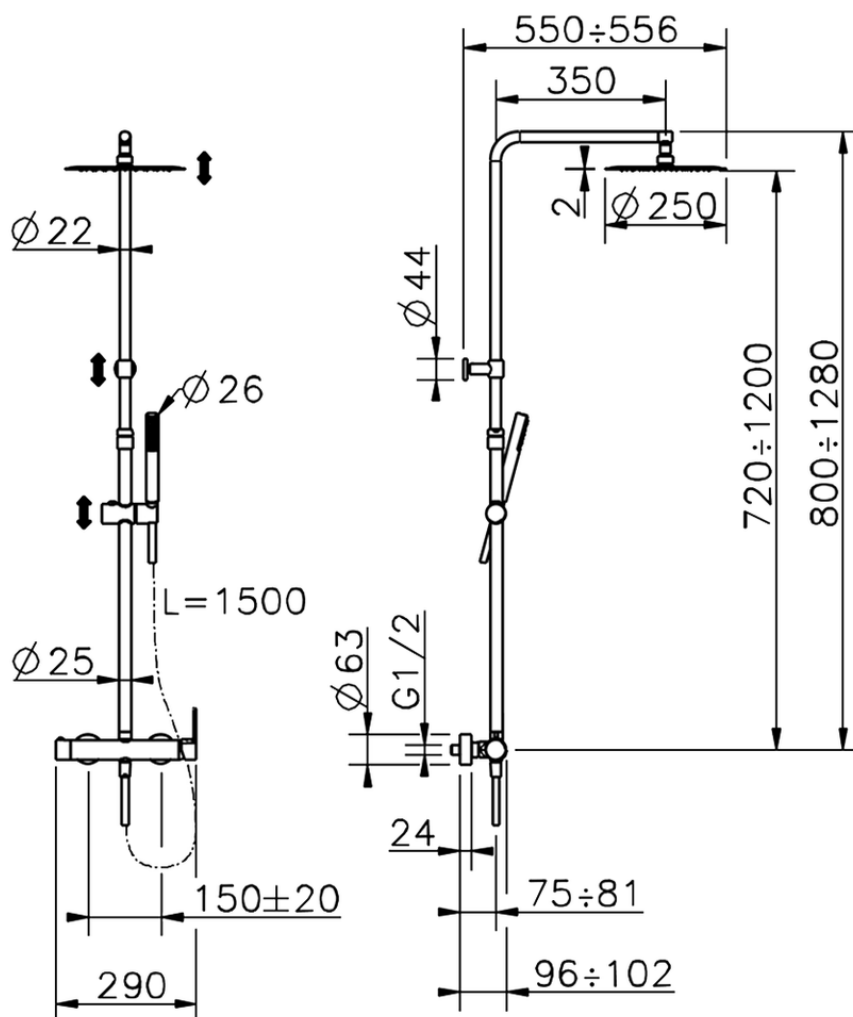

2-function single lever shower set SHOWER COLUMNS_C2004032

C2004032

<https://en.cisal.it/2-function-single-lever-shower-set-shower-columns-c2004032>

2026-07-03