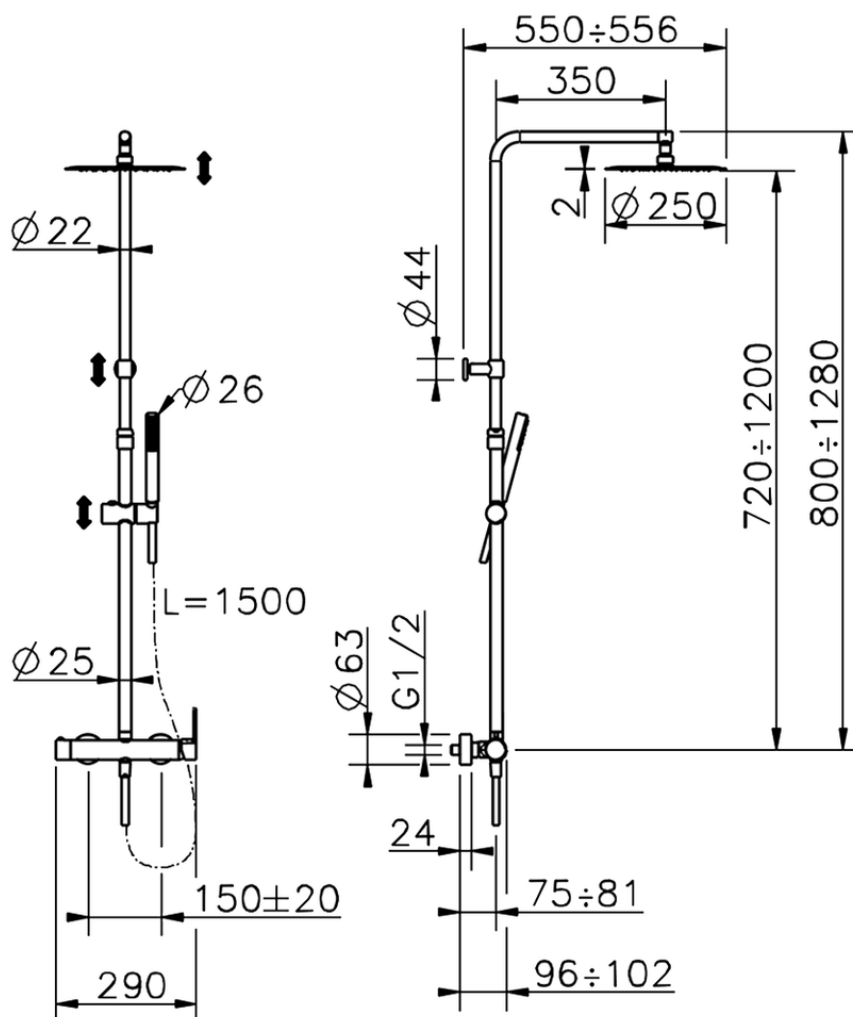

2-function single lever shower set SHOWER COLUMNS_C2004032

C2004032

<https://en.cisal.it/2-function-single-lever-shower-set-shower-columns-c2004032>

2026-06-13