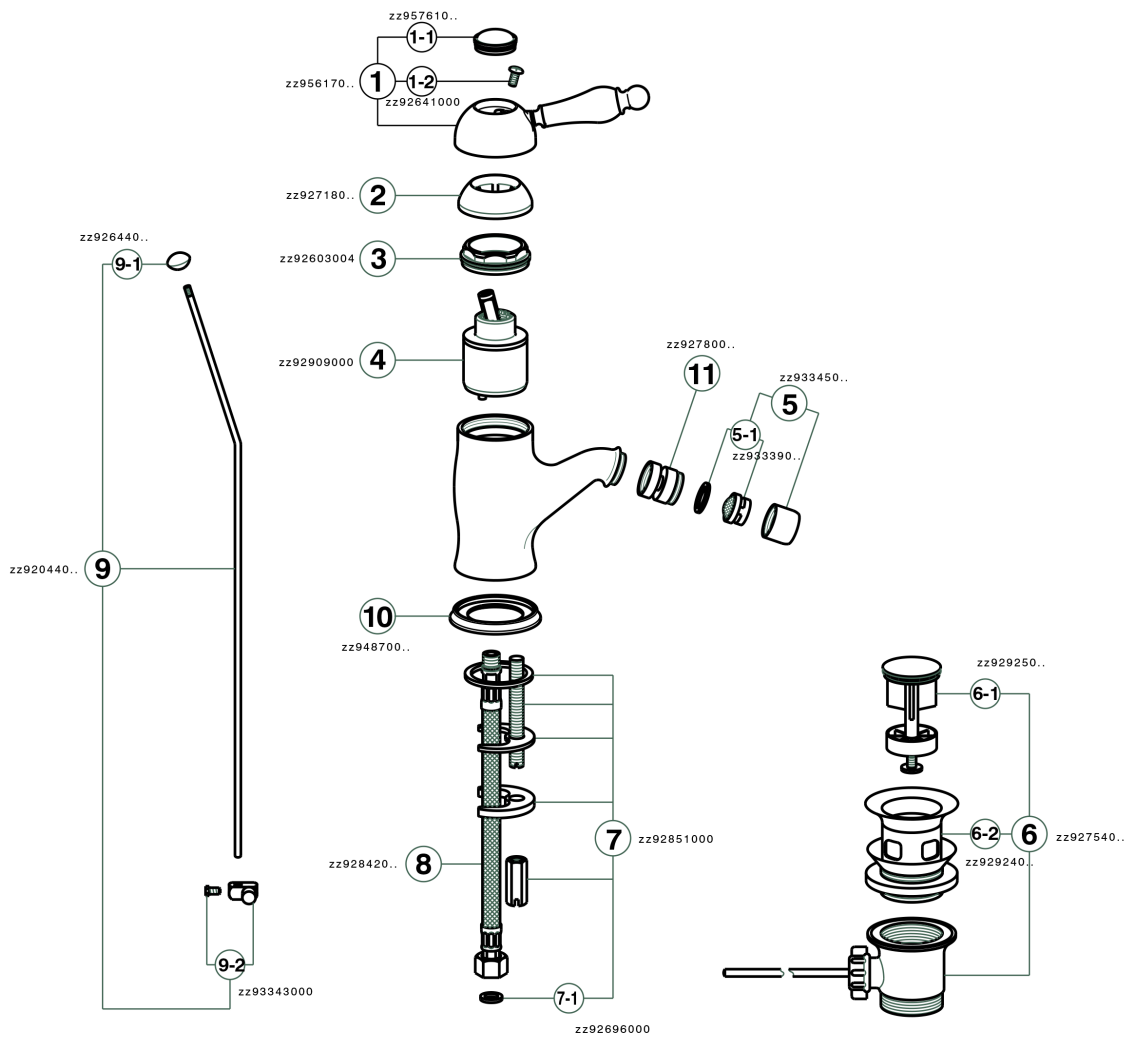

Single lever bidet mixer ARCANA EMPRESS_EM000550

MODEL **EM000550**

Single lever bidet mixer, with automatic 1"1/4 automatic pop-up waste, G.3/8" stainless steel flexible hoses

AVAILABLE FINISHINGS

-  **21** 21 Chrome
-  **24** 24 Gold
-  **26** 26 Old Copper
-  **27** 27 Old Bronze
-  **2A** 2A Satin Brushed Nickel
-  **74** 74 Chrome/Gold

CHARACTERISTICS

Cartridge Spare Parts **ZZ92909000**

43 mm Cartridge

Single lever bidet mixer ARCANA EMPRESS_EM000550

EM000550

<https://en.cisal.it/single-lever-bidet-mixer-arcana-empress-em000550>

2026-04-24