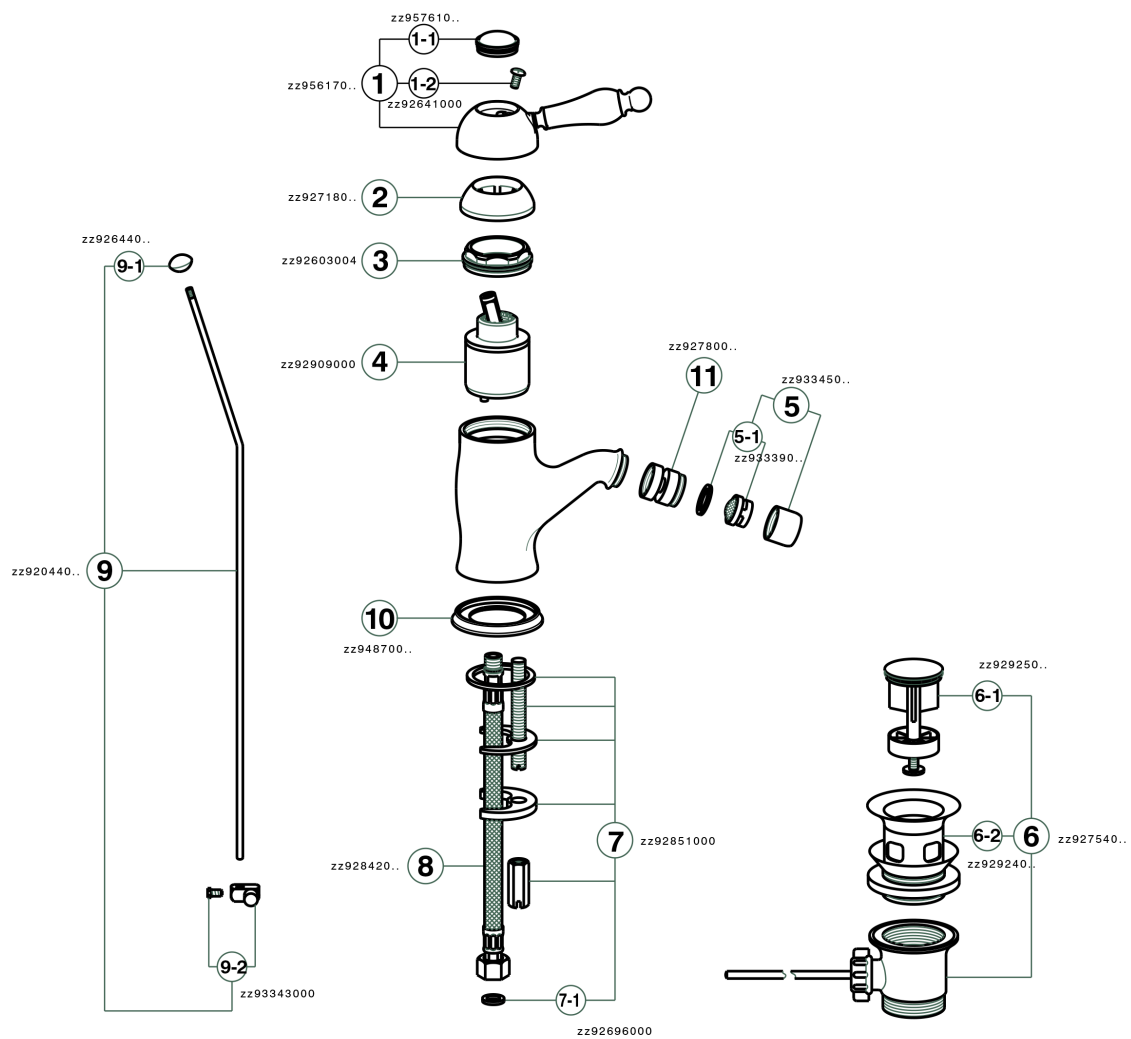

Single lever bidet mixer ARCANA EMPRESS_EM000550

MODEL **EM000550**

Single lever bidet mixer, with automatic 1"1/4 automatic pop-up waste, G.3/8" stainless steel flexible hoses

AVAILABLE FINISHINGS

-  **21** 21 Chrome
-  **24** 24 Gold
-  **26** 26 Old Copper
-  **27** 27 Old Bronze
-  **2A** 2A Satin Brushed Nickel
-  **74** 74 Chrome/Gold

CHARACTERISTICS

Cartridge Spare Parts **ZZ92909000**

43 mm Cartridge

Single lever bidet mixer ARCANA EMPRESS_EM000550

EM000550

<https://en.cisal.it/single-lever-bidet-mixer-arcana-empress-em000550>

2026-04-04