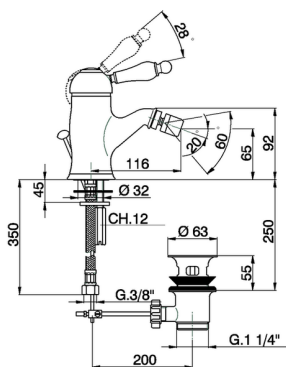

Single lever bidet mixer ARCANA EMPRESS_EM000550

MODEL **EM000550**

Single lever bidet mixer, with automatic 1"1/4 automatic pop-up waste, G.3/8" stainless steel flexible hoses

AVAILABLE FINISHINGS

-  **21** 21 Chrome
-  **24** 24 Gold
-  **26** 26 Old Copper
-  **27** 27 Old Bronze
-  **2A** 2A Satin Brushed Nickel
-  **74** 74 Chrome/Gold

CHARACTERISTICS

Cartridge Spare Parts **ZZ92909000**

43 mm Cartridge

Single lever bidet mixer ARCANA EMPRESS_EM000550

EM000550

<https://en.cisal.it/single-lever-bidet-mixer-arcana-empress-em000550>

2026-04-24