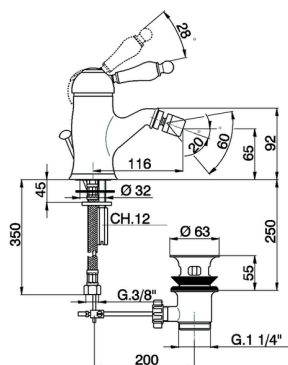

Single lever bidet mixer ARCANA EMPRESS_EM000550

MODEL **EM000550**

Single lever bidet mixer, with automatic 1"1/4 automatic pop-up waste, G.3/8" stainless steel flexible hoses

AVAILABLE FINISHINGS

-  **21** 21 Chrome
-  **24** 24 Gold
-  **26** 26 Old Copper
-  **27** 27 Old Bronze
-  **2A** 2A Satin Brushed Nickel
-  **74** 74 Chrome/Gold

CHARACTERISTICS

Cartridge Spare Parts **ZZ92909000**

43 mm Cartridge

Single lever bidet mixer ARCANA EMPRESS_EM000550

EM000550

<https://en.cisal.it/single-lever-bidet-mixer-arcana-empress-em000550>

2026-04-04