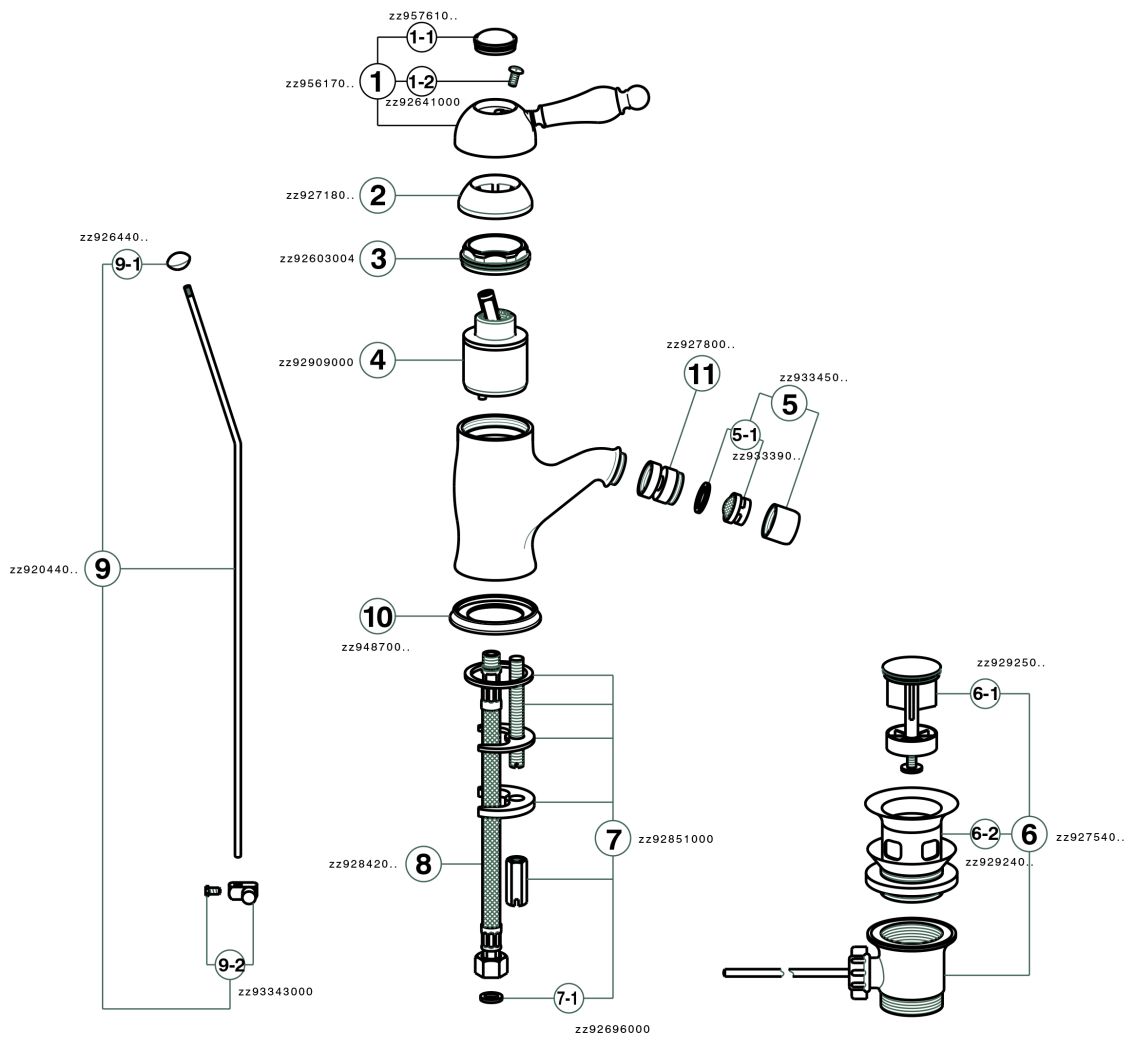

Single lever bidet mixer ARCANA EMPRESS_EM000550

EM000550

<https://en.cisal.it/single-lever-bidet-mixer-arcana-empress-em000550>

2026-04-25