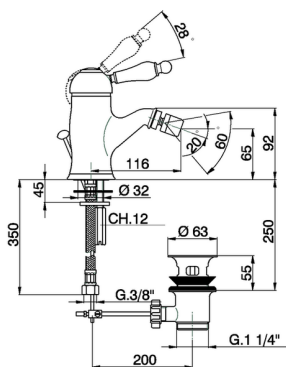

## Single lever bidet mixer ARCANA EMPRESS\_EM000550

MODEL **EM000550**

Single lever bidet mixer, with automatic 1"1/4 automatic pop-up waste, G.3/8" stainless steel flexible hoses

### CHARACTERISTICS

Cartridge Spare Parts **ZZ92909000**

**43 mm Cartridge**

## Single lever bidet mixer ARCANA EMPRESS\_EM000550

EM000550

<https://en.cisal.it/single-lever-bidet-mixer-arcana-empress-em000550>

2026-04-04