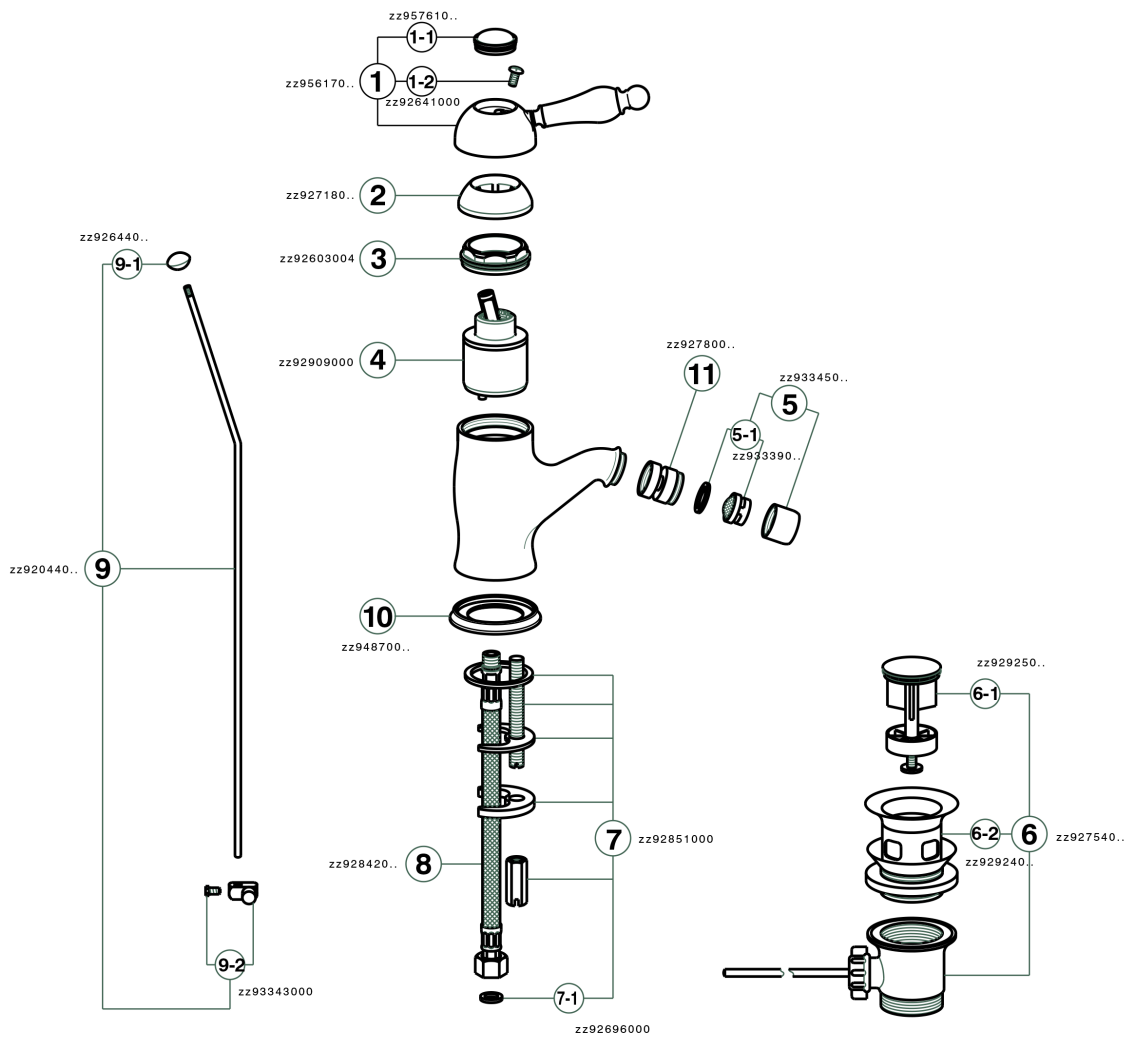

## Single lever bidet mixer ARCANA EMPRESS\_EM000550

MODEL **EM000550**

Single lever bidet mixer, with automatic 1"1/4 automatic pop-up waste, G.3/8" stainless steel flexible hoses

### CHARACTERISTICS

Cartridge Spare Parts **ZZ92909000**

**43 mm Cartridge**

## Single lever bidet mixer ARCANA EMPRESS\_EM000550

EM000550

<https://en.cisal.it/single-lever-bidet-mixer-arcana-empress-em000550>

2026-04-04