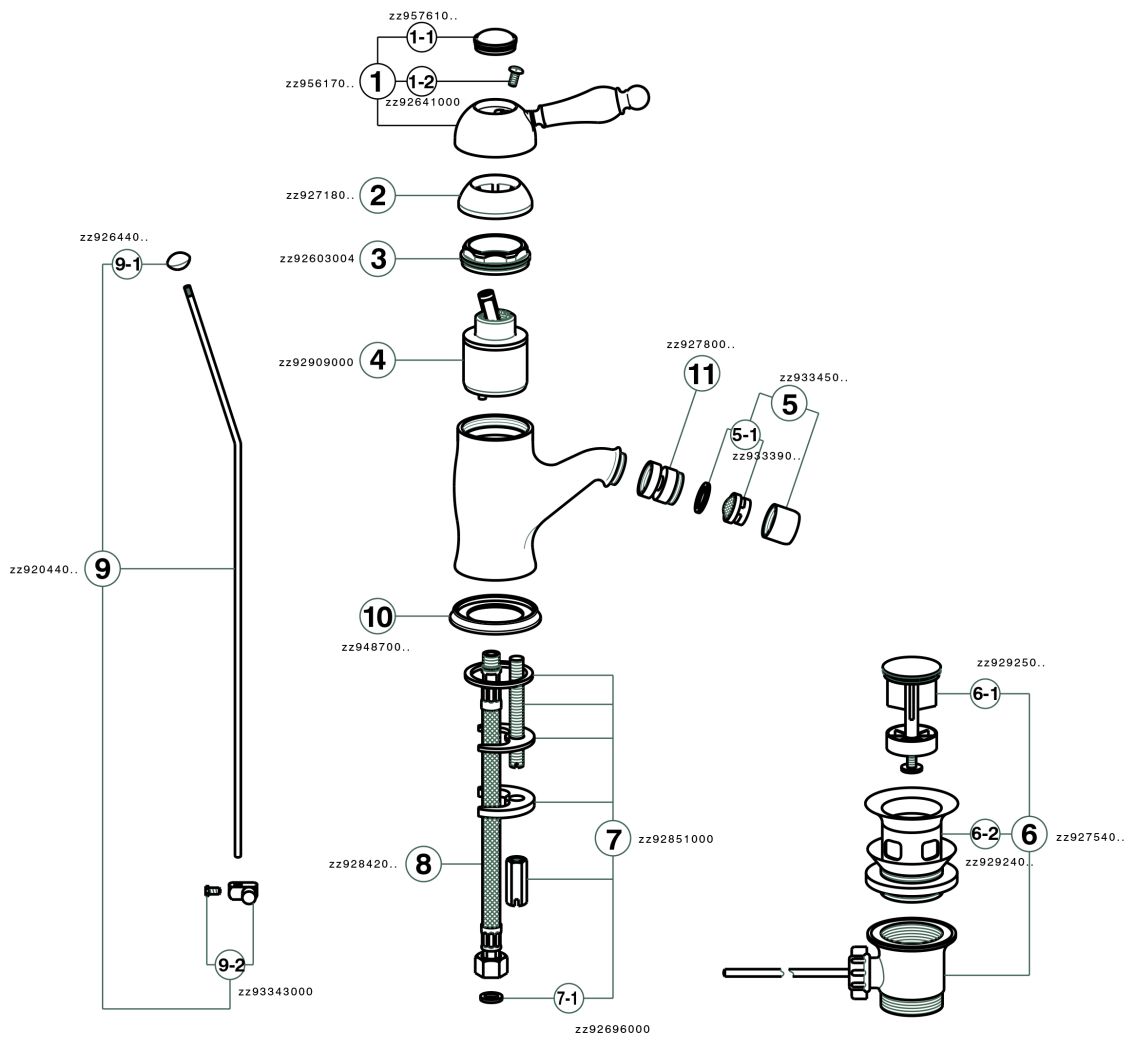

Single lever bidet mixer ARCANA EMPRESS_EM000550

EM000550

<https://en.cisal.it/single-lever-bidet-mixer-arcana-empress-em000550>

2026-05-15