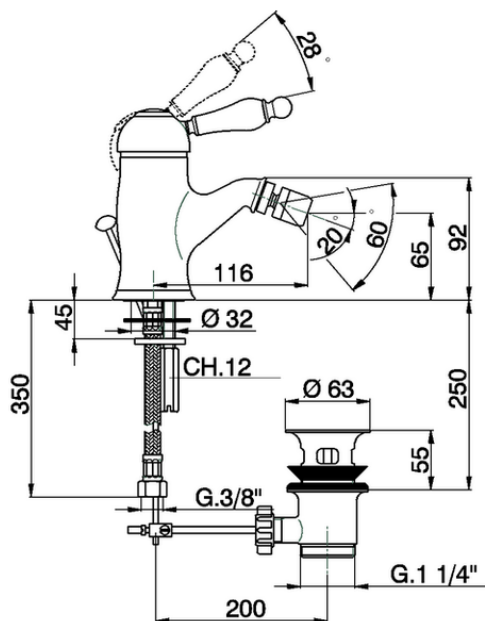

## Single lever bidet mixer ARCANA EMPRESS\_EM000550

EM000550

<https://en.cisal.it/single-lever-bidet-mixer-arcana-empress-em000550>

2026-04-24