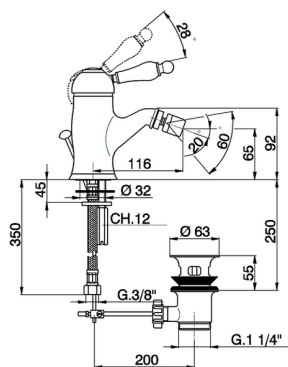

Single lever bidet mixer ARCANA EMPRESS_EM000550

MODEL **EM000550**

Single lever bidet mixer, with automatic 1"1/4 automatic pop-up waste, G.3/8" stainless steel flexible hoses

AVAILABLE FINISHINGS

-  **21** 21 Chrome
-  **24** 24 Gold
-  **26** 26 Old Copper
-  **27** 27 Old Bronze
-  **2A** 2A Satin Brushed Nickel
-  **74** 74 Chrome/Gold

CHARACTERISTICS

Cartridge Spare Parts **ZZ92909000**

43 mm Cartridge

Single lever bidet mixer ARCANA EMPRESS_EM000550

EM000550

<https://en.cisal.it/single-lever-bidet-mixer-arcana-empress-em000550>

2026-06-05