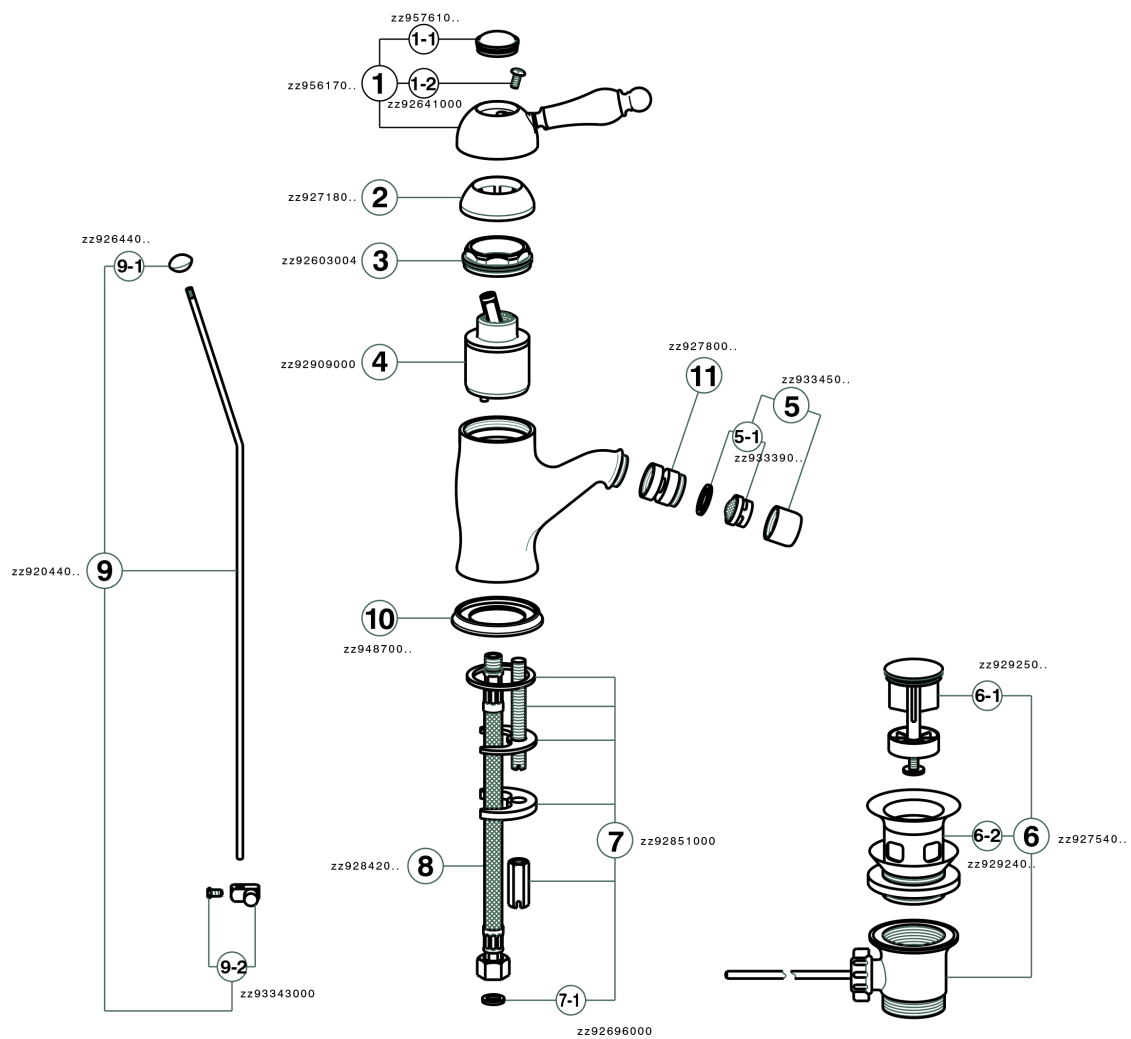

Single lever bidet mixer ARCANA EMPRESS_EM000550

EM000550

<https://en.cisal.it/single-lever-bidet-mixer-arcana-empress-em000550>

2026-06-05