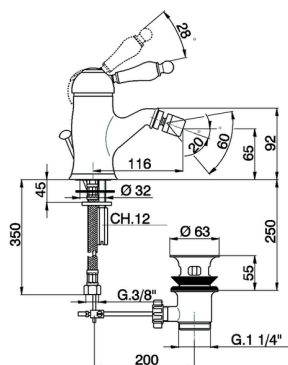

Single lever bidet mixer ARCANA EMPRESS_EM000550

MODEL **EM000550**

Single lever bidet mixer, with automatic 1"1/4 automatic pop-up waste, G.3/8" stainless steel flexible hoses

AVAILABLE FINISHINGS

-  **21** 21 Chrome
-  **24** 24 Gold
-  **26** 26 Old Copper
-  **27** 27 Old Bronze
-  **2A** 2A Satin Brushed Nickel
-  **74** 74 Chrome/Gold

CHARACTERISTICS

Cartridge Spare Parts **ZZ92909000**

43 mm Cartridge

Single lever bidet mixer ARCANA EMPRESS_EM000550

EM000550

<https://en.cisal.it/single-lever-bidet-mixer-arcana-empress-em000550>

2026-06-05