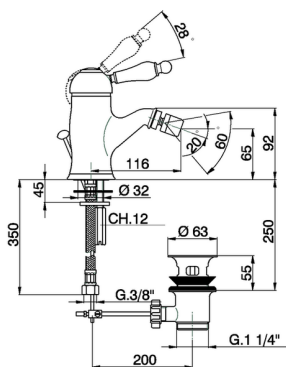

Single lever bidet mixer ARCANA EMPRESS_EM000550

MODEL **EM000550**

Single lever bidet mixer, with automatic 1"1/4 automatic pop-up waste, G.3/8" stainless steel flexible hoses

AVAILABLE FINISHINGS

-  **21** 21 Chrome
-  **24** 24 Gold
-  **26** 26 Old Copper
-  **27** 27 Old Bronze
-  **2A** 2A Satin Brushed Nickel
-  **74** 74 Chrome/Gold

CHARACTERISTICS

Cartridge Spare Parts **ZZ92909000**

43 mm Cartridge

Single lever bidet mixer ARCANA EMPRESS_EM000550

EM000550

<https://en.cisal.it/single-lever-bidet-mixer-arcana-empress-em000550>

2026-05-15