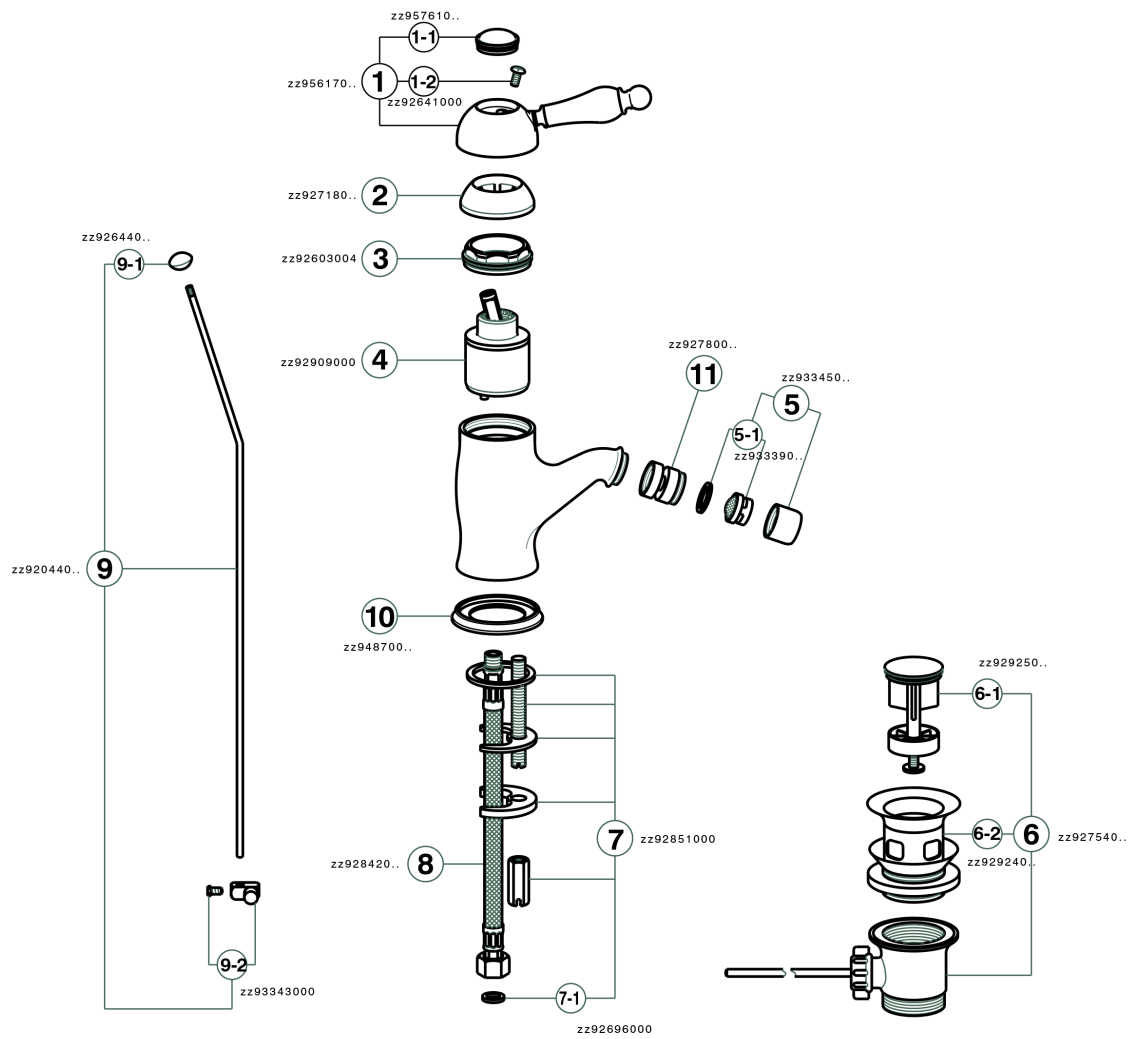

Single lever bidet mixer ARCANA EMPRESS_EM000550

MODEL **EM000550**

Single lever bidet mixer, with automatic 1"1/4 automatic pop-up waste, G.3/8" stainless steel flexible hoses

AVAILABLE FINISHINGS

-  **21** 21 Chrome
-  **24** 24 Gold
-  **26** 26 Old Copper
-  **27** 27 Old Bronze
-  **2A** 2A Satin Brushed Nickel
-  **74** 74 Chrome/Gold

CHARACTERISTICS

Cartridge Spare Parts **ZZ92909000**

43 mm Cartridge

Single lever bidet mixer ARCANA EMPRESS_EM000550

EM000550

<https://en.cisal.it/single-lever-bidet-mixer-arcana-empress-em000550>

2026-05-15