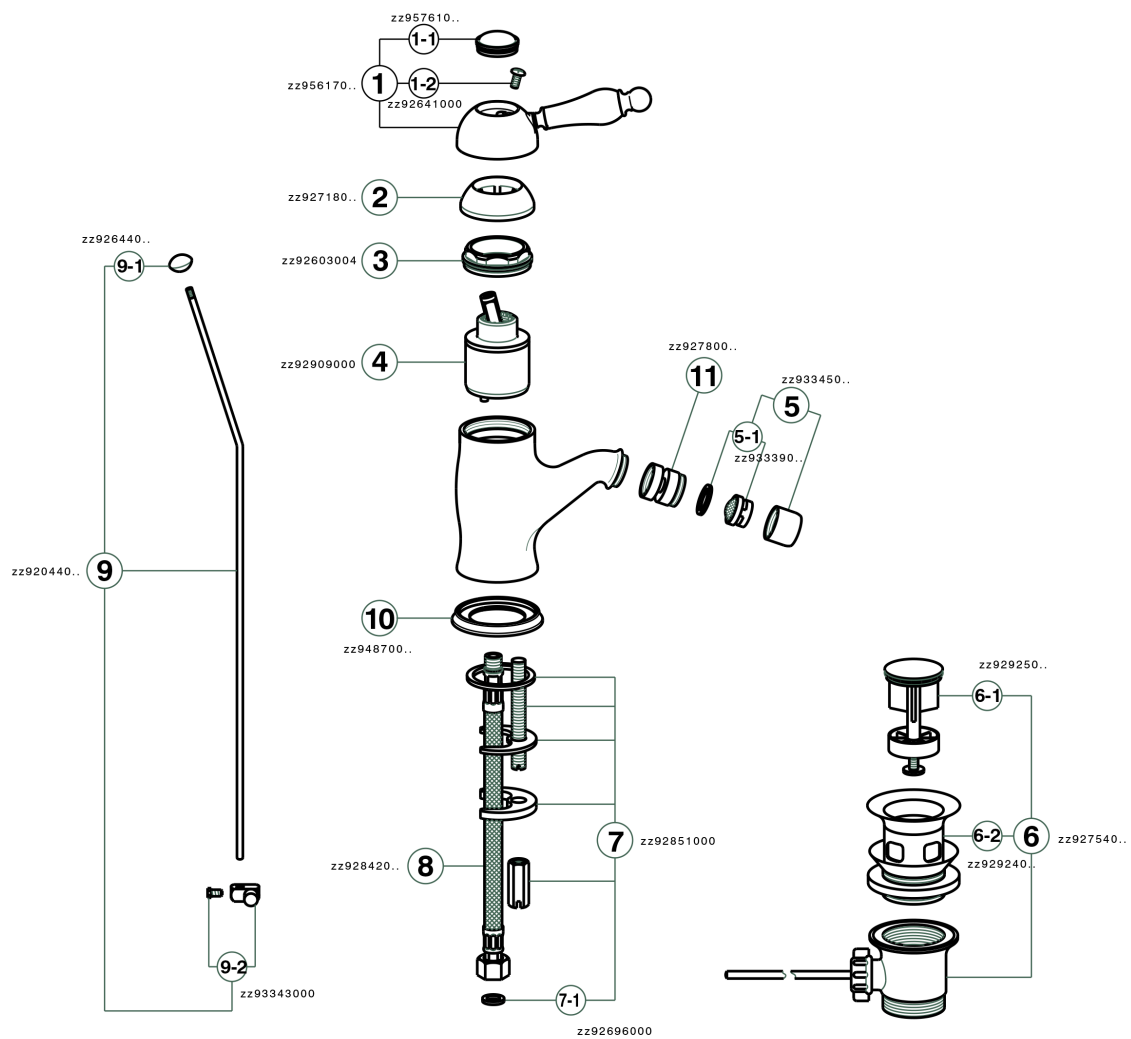

Single lever bidet mixer ARCANA EMPRESS_EM000550

MODEL **EM000550**

Single lever bidet mixer, with automatic 1"1/4 automatic pop-up waste, G.3/8" stainless steel flexible hoses

AVAILABLE FINISHINGS

-  **21** 21 Chrome
-  **24** 24 Gold
-  **26** 26 Old Copper
-  **27** 27 Old Bronze
-  **2A** 2A Satin Brushed Nickel
-  **74** 74 Chrome/Gold

CHARACTERISTICS

Cartridge Spare Parts **ZZ92909000**

43 mm Cartridge

Single lever bidet mixer ARCANA EMPRESS_EM000550

EM000550

<https://en.cisal.it/single-lever-bidet-mixer-arcana-empress-em000550>

2026-06-05