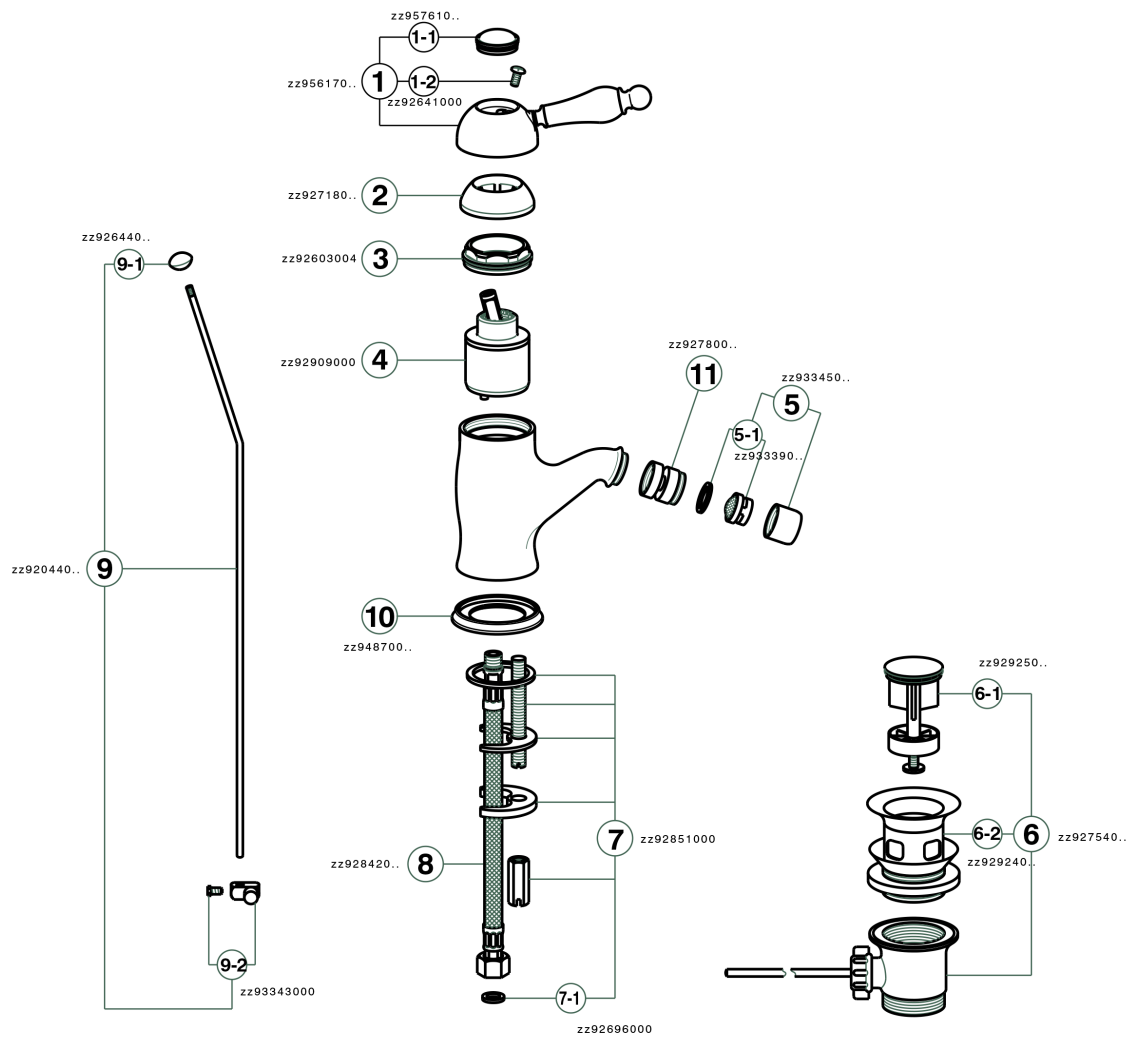

Single lever bidet mixer ARCANA EMPRESS_EM000550

EM000550

<https://en.cisal.it/single-lever-bidet-mixer-arcana-empress-em000550>

2026-06-05