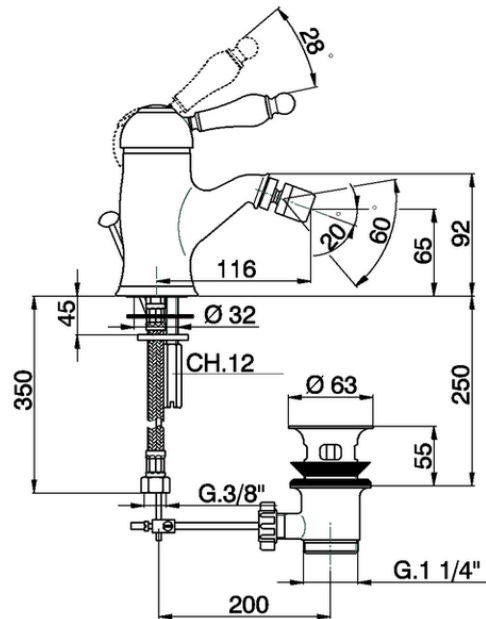

Single lever bidet mixer ARCANA EMPRESS_EM000550

EM000550

<https://en.cisal.it/single-lever-bidet-mixer-arcana-empress-em000550>

2026-06-05