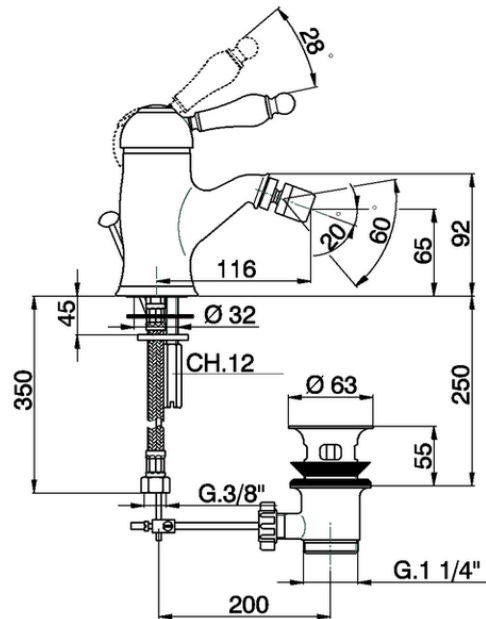

Single lever bidet mixer ARCANA EMPRESS_EM000550

EM000550

<https://en.cisal.it/single-lever-bidet-mixer-arcana-empress-em000550>

2026-05-15