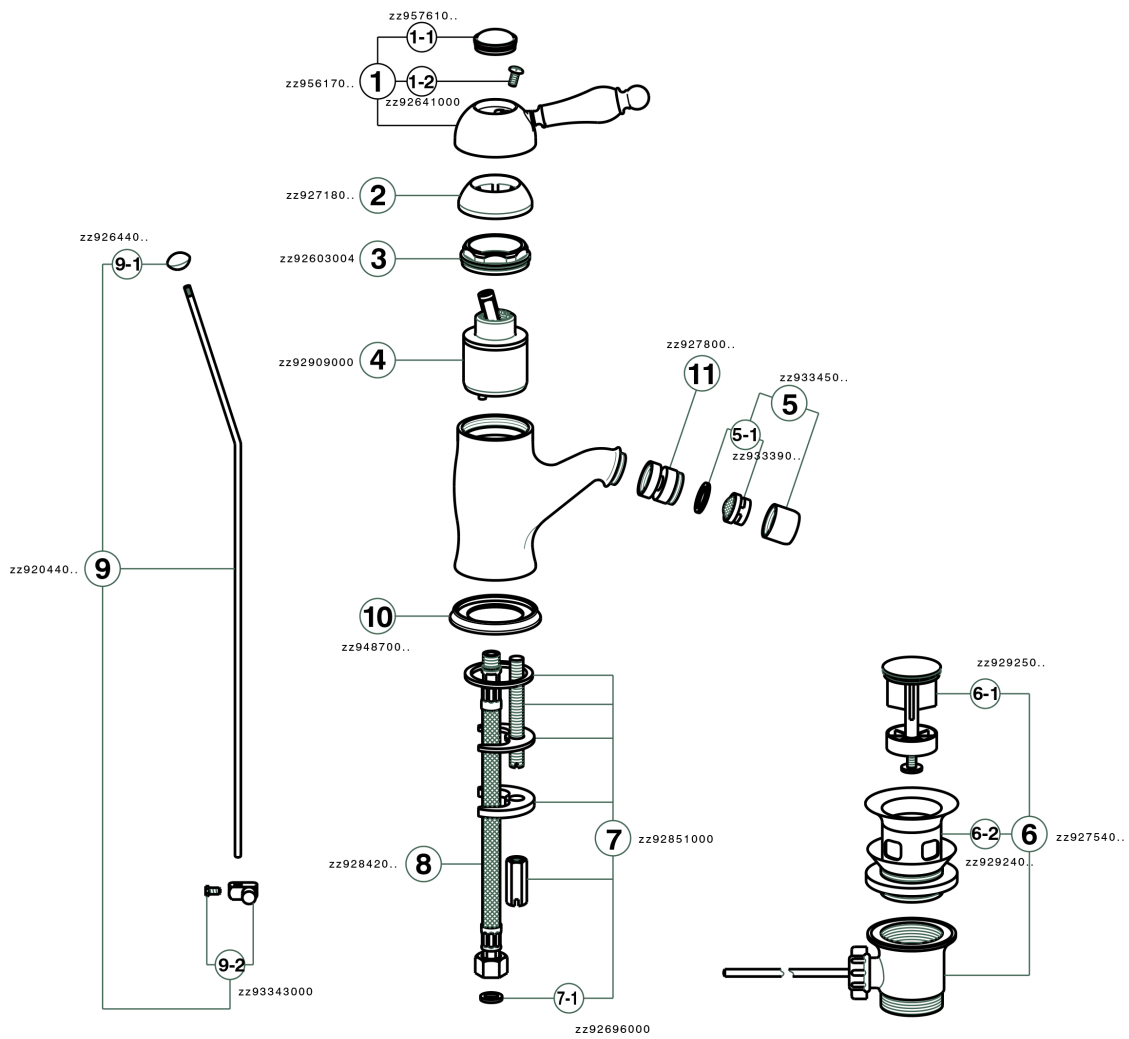

## Single lever bidet mixer ARCANA EMPRESS\_EM000550

MODEL **EM000550**

Single lever bidet mixer, with automatic 1"1/4 automatic pop-up waste, G.3/8" stainless steel flexible hoses

### CHARACTERISTICS

Cartridge Spare Parts **ZZ92909000**

**43 mm Cartridge**

## Single lever bidet mixer ARCANA EMPRESS\_EM000550

EM000550

<https://en.cisal.it/single-lever-bidet-mixer-arcana-empress-em000550>

2026-06-24