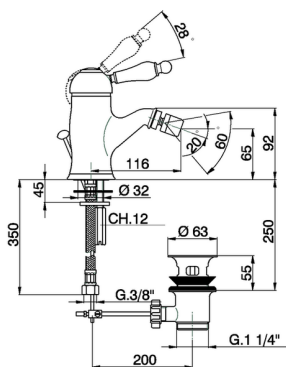

## Single lever bidet mixer ARCANA EMPRESS\_EM000550

MODEL **EM000550**

Single lever bidet mixer, with automatic 1"1/4 automatic pop-up waste, G.3/8" stainless steel flexible hoses

### CHARACTERISTICS

Cartridge Spare Parts **ZZ92909000**

**43 mm Cartridge**

## Single lever bidet mixer ARCANA EMPRESS\_EM000550

EM000550

<https://en.cisal.it/single-lever-bidet-mixer-arcana-empress-em000550>

2026-06-24