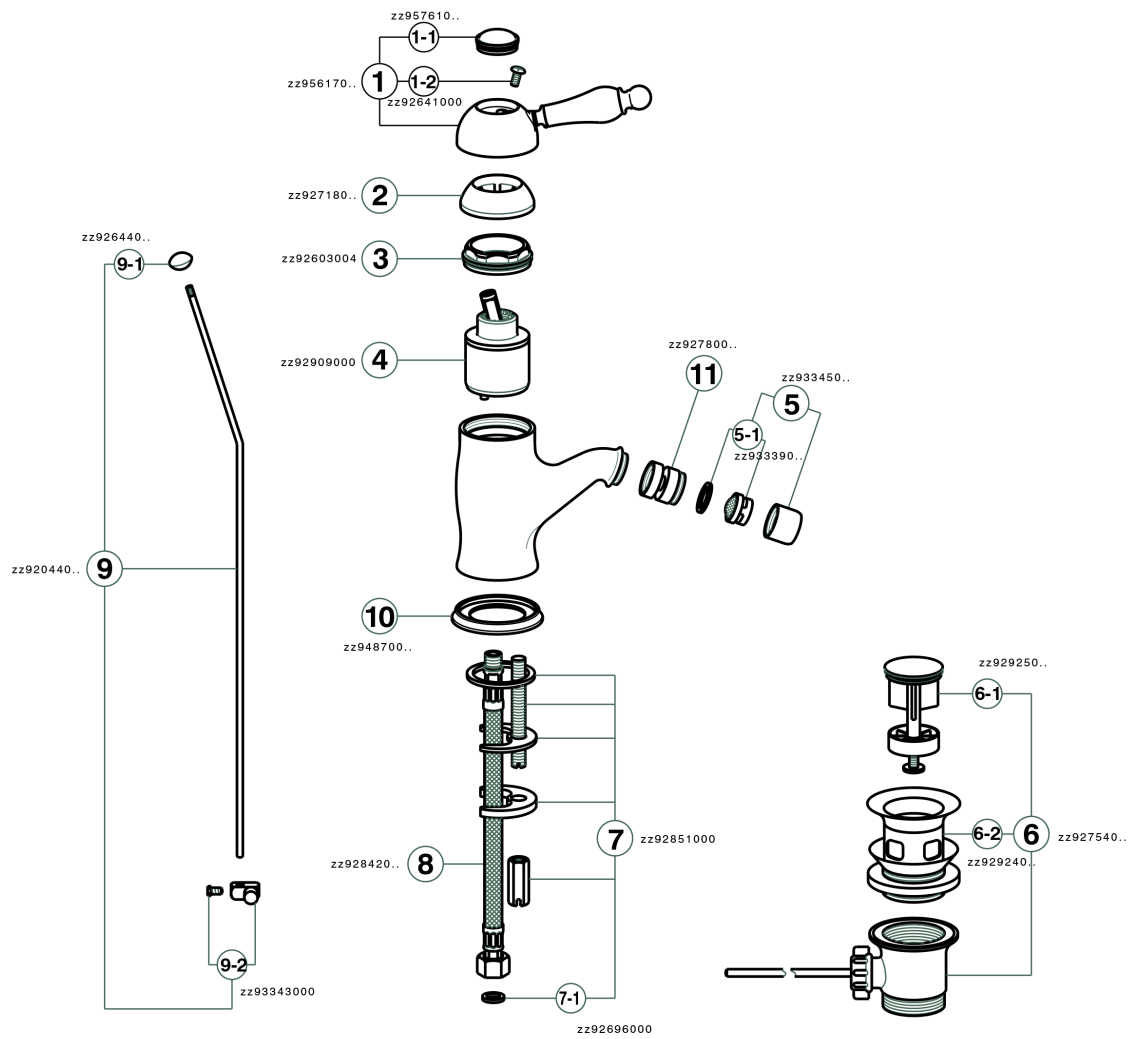

Single lever bidet mixer ARCANA EMPRESS_EM000550

MODEL **EM000550**

Single lever bidet mixer, with automatic 1"1/4 automatic pop-up waste, G.3/8" stainless steel flexible hoses

AVAILABLE FINISHINGS

-  **21** 21 Chrome
-  **24** 24 Gold
-  **26** 26 Old Copper
-  **27** 27 Old Bronze
-  **2A** 2A Satin Brushed Nickel
-  **74** 74 Chrome/Gold

CHARACTERISTICS

Cartridge Spare Parts **ZZ92909000**

43 mm Cartridge

Single lever bidet mixer ARCANA EMPRESS_EM000550

EM000550

<https://en.cisal.it/single-lever-bidet-mixer-arcana-empress-em000550>

2026-06-04