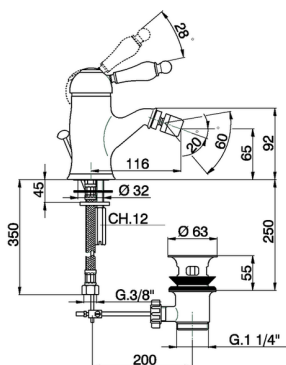

Single lever bidet mixer ARCANA EMPRESS_EM000550

MODEL **EM000550**

Single lever bidet mixer, with automatic 1"1/4 automatic pop-up waste, G.3/8" stainless steel flexible hoses

AVAILABLE FINISHINGS

-  **21** 21 Chrome
-  **24** 24 Gold
-  **26** 26 Old Copper
-  **27** 27 Old Bronze
-  **2A** 2A Satin Brushed Nickel
-  **74** 74 Chrome/Gold

CHARACTERISTICS

Cartridge Spare Parts **ZZ92909000**

43 mm Cartridge

Single lever bidet mixer ARCANA EMPRESS_EM000550

EM000550

<https://en.cisal.it/single-lever-bidet-mixer-arcana-empress-em000550>

2026-06-04