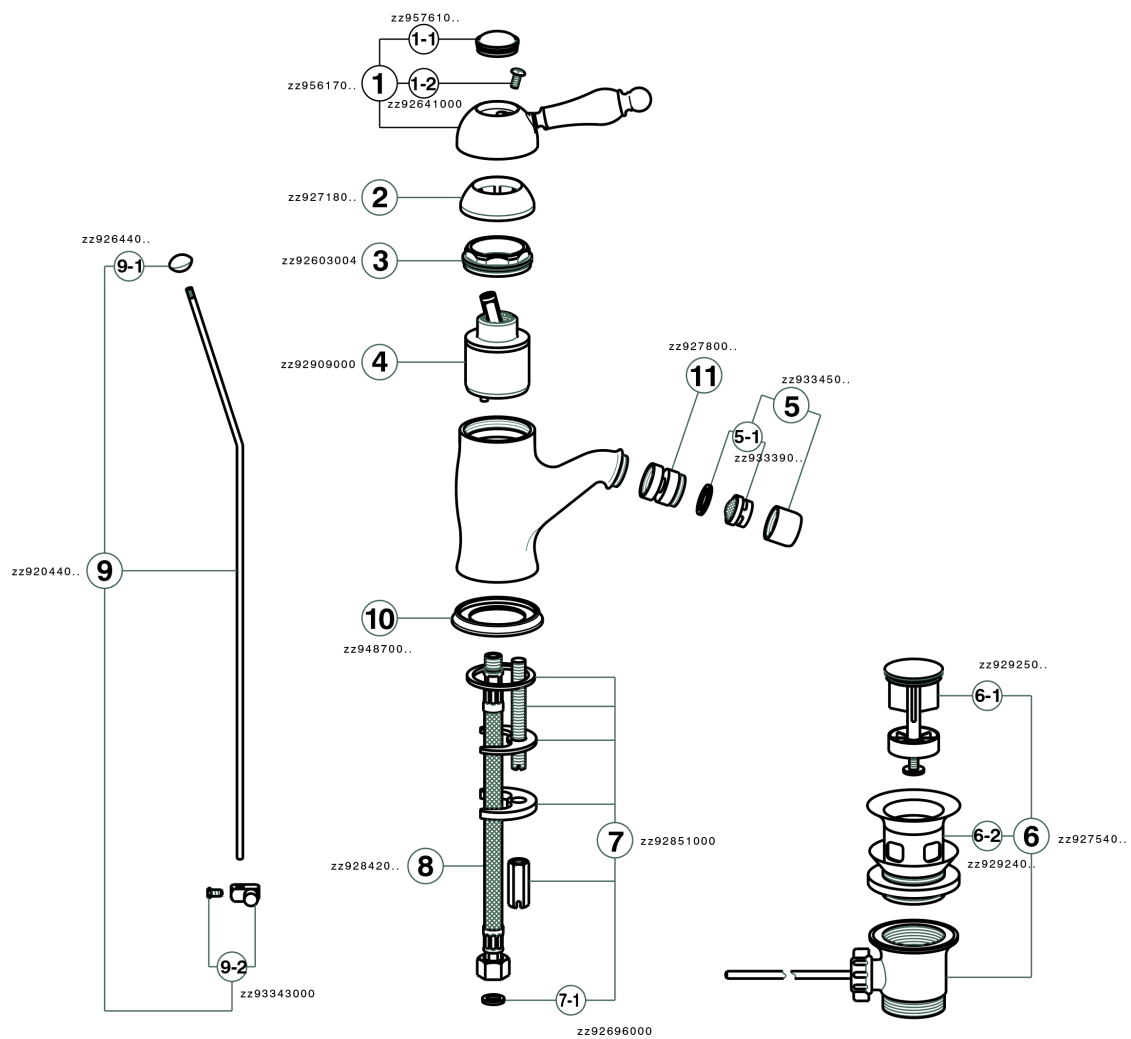

Single lever bidet mixer ARCANA EMPRESS_EM000550

EM000550

<https://en.cisal.it/single-lever-bidet-mixer-arcana-empress-em000550>

2026-06-25