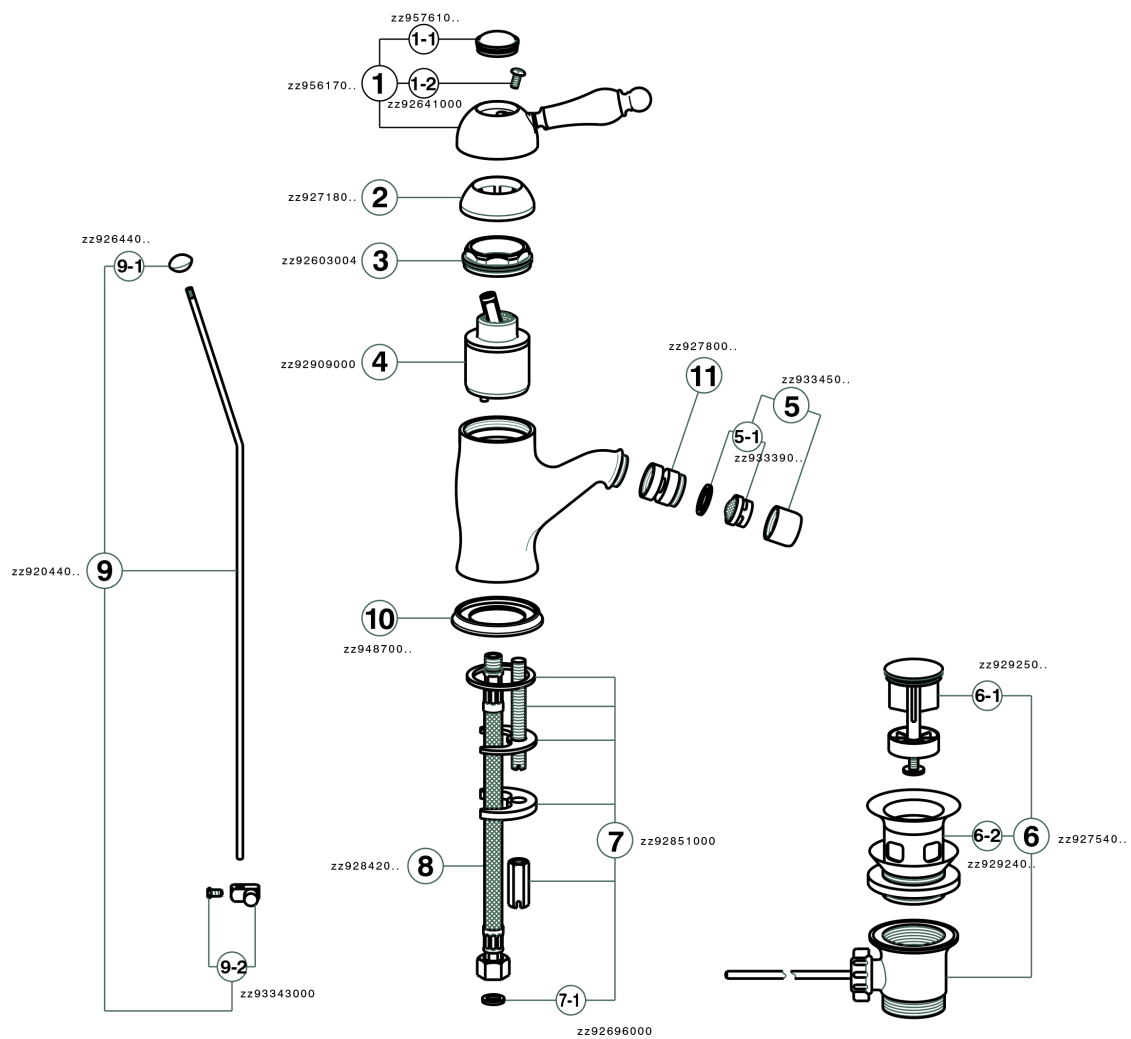

Single lever bidet mixer ARCANA EMPRESS_EM000550

EM000550

<https://en.cisal.it/single-lever-bidet-mixer-arcana-empress-em000550>

2026-06-04