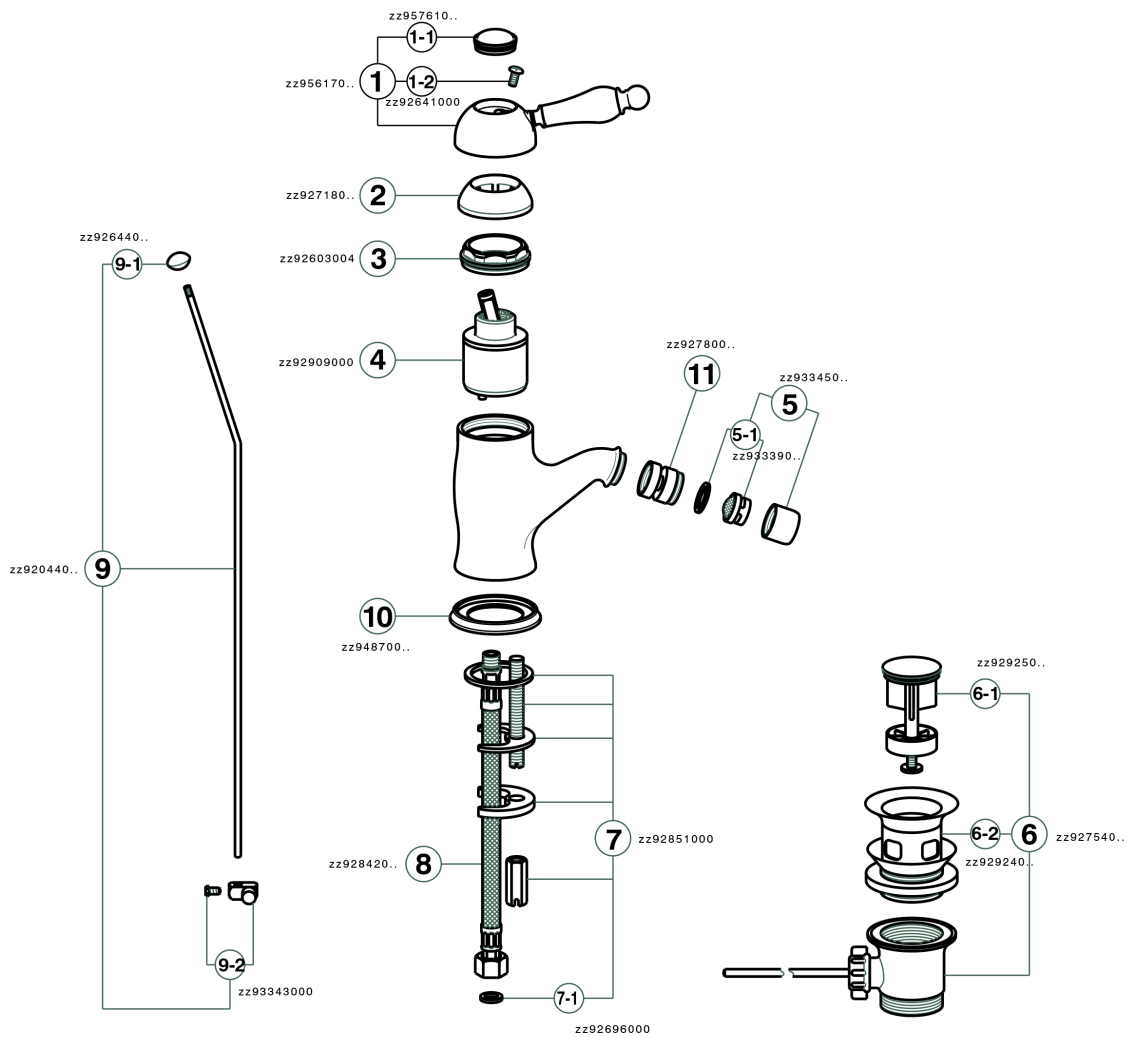

Single lever bidet mixer ARCANA EMPRESS_EM000550

EM000550

<https://en.cisal.it/single-lever-bidet-mixer-arcana-empress-em000550>

2026-04-24