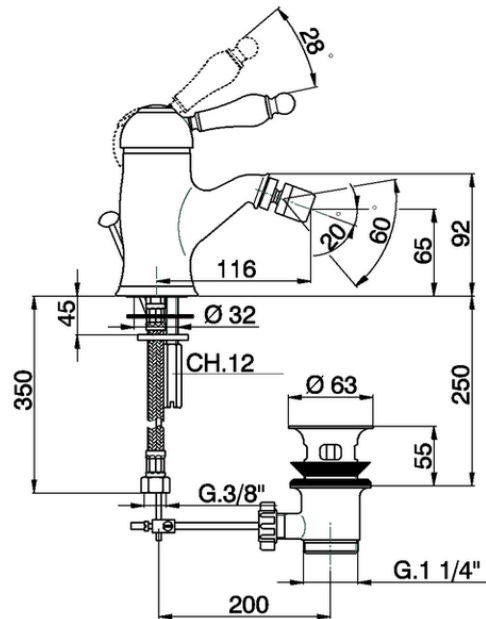

## Single lever bidet mixer ARCANA EMPRESS\_EM000550

EM000550

<https://en.cisal.it/single-lever-bidet-mixer-arcana-empress-em000550>

2026-04-26