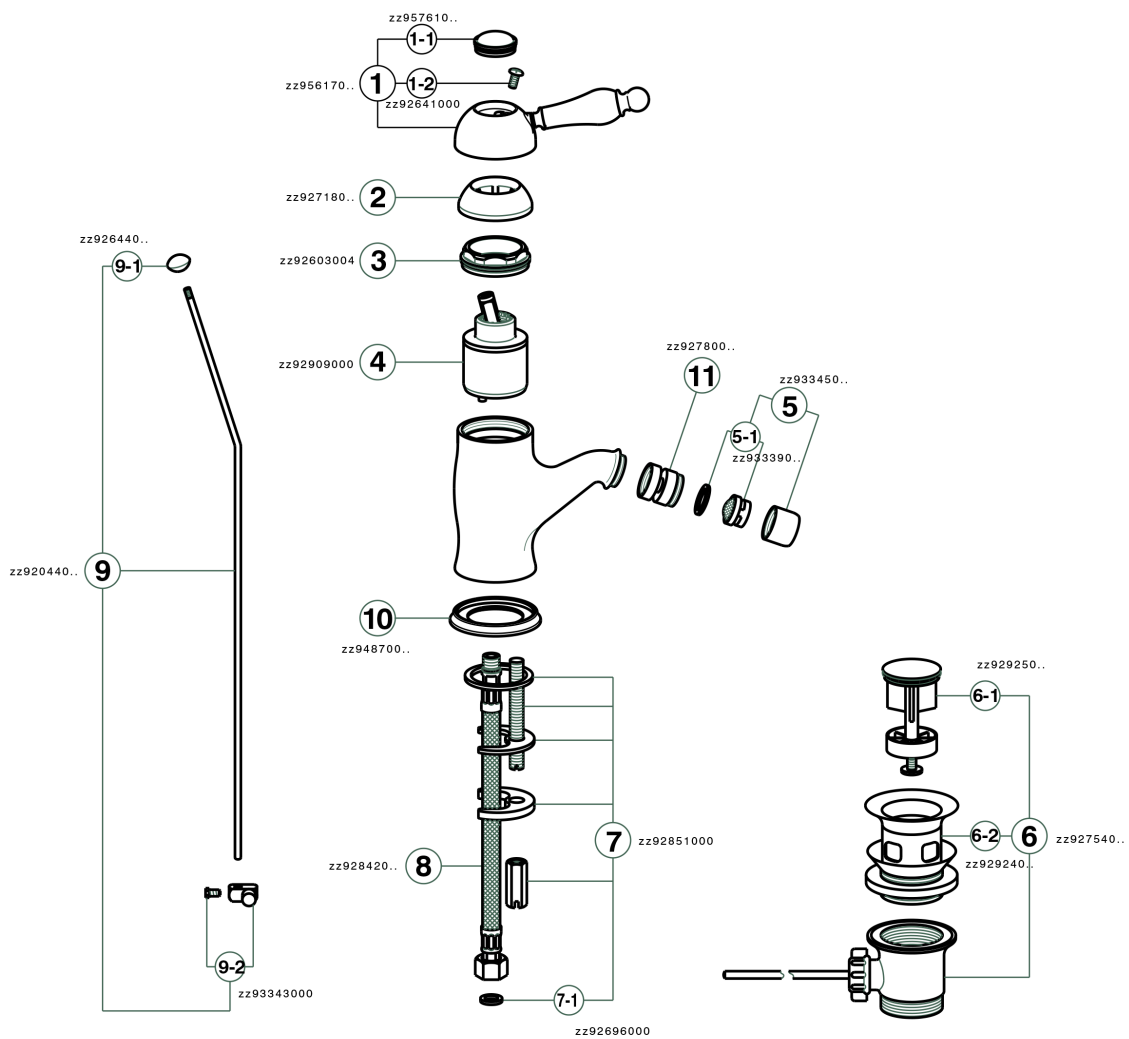

Single lever bidet mixer ARCANA EMPRESS_EM000550

MODEL **EM000550**

Single lever bidet mixer, with automatic 1"1/4 automatic pop-up waste, G.3/8" stainless steel flexible hoses

AVAILABLE FINISHINGS

-  **21** 21 Chrome
-  **24** 24 Gold
-  **26** 26 Old Copper
-  **27** 27 Old Bronze
-  **2A** 2A Satin Brushed Nickel
-  **74** 74 Chrome/Gold

CHARACTERISTICS

Cartridge Spare Parts **ZZ92909000**

43 mm Cartridge

Single lever bidet mixer ARCANA EMPRESS_EM000550

EM000550

<https://en.cisal.it/single-lever-bidet-mixer-arcana-empress-em000550>

2026-06-25