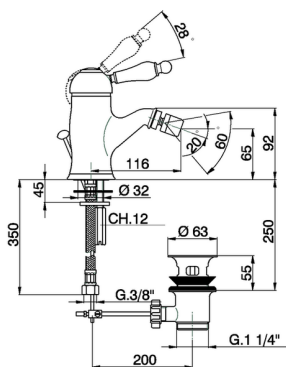

Single lever bidet mixer ARCANA EMPRESS_EM000550

MODEL **EM000550**

Single lever bidet mixer, with automatic 1"1/4 automatic pop-up waste, G.3/8" stainless steel flexible hoses

AVAILABLE FINISHINGS

-  **21** 21 Chrome
-  **24** 24 Gold
-  **26** 26 Old Copper
-  **27** 27 Old Bronze
-  **2A** 2A Satin Brushed Nickel
-  **74** 74 Chrome/Gold

CHARACTERISTICS

Cartridge Spare Parts **ZZ92909000**

43 mm Cartridge

Single lever bidet mixer ARCANA EMPRESS_EM000550

EM000550

<https://en.cisal.it/single-lever-bidet-mixer-arcana-empress-em000550>

2026-06-25