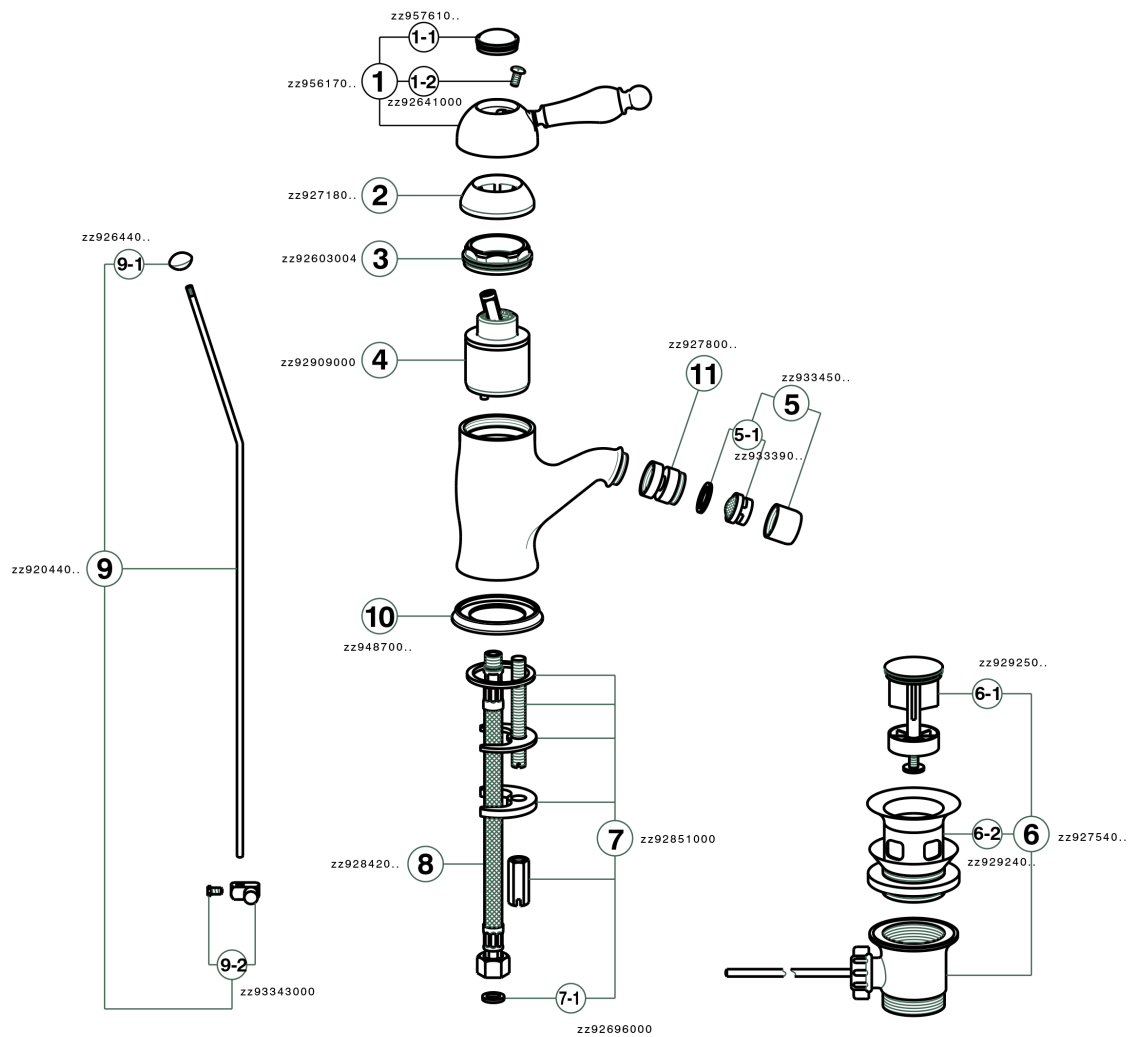

Single lever bidet mixer ARCANA EMPRESS_EM000550

EM000550

<https://en.cisal.it/single-lever-bidet-mixer-arcana-empress-em000550>

2026-04-04