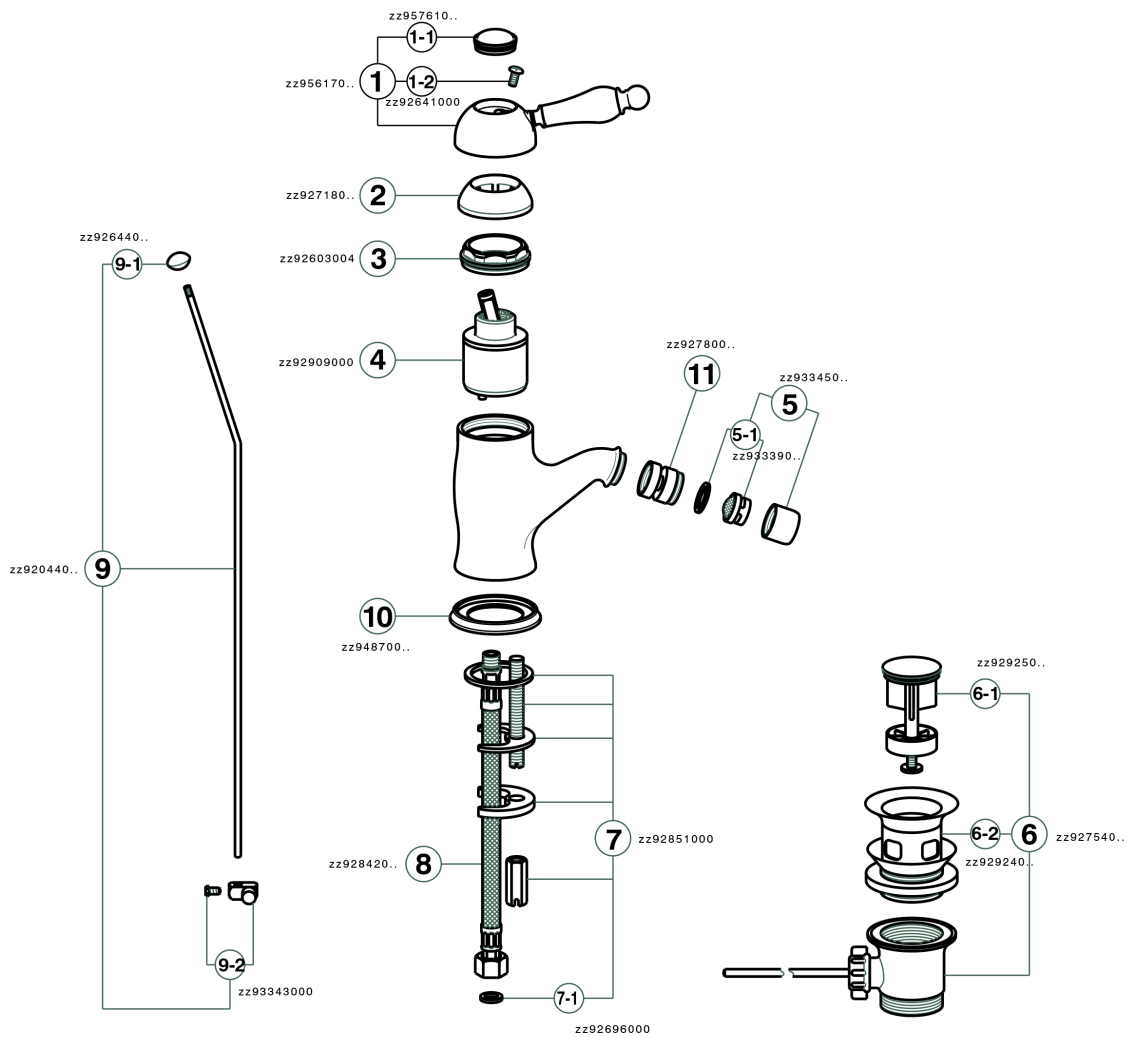

## Single lever bidet mixer ARCANA EMPRESS\_EM000550

EM000550

<https://en.cisal.it/single-lever-bidet-mixer-arcana-empress-em000550>

2026-04-25