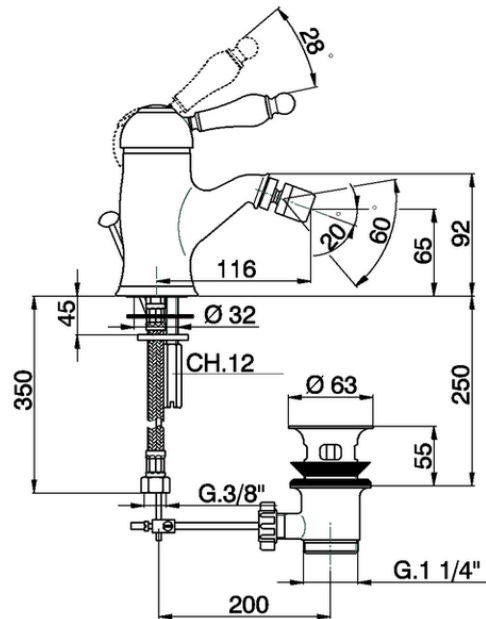

Single lever bidet mixer ARCANA EMPRESS_EM000550

EM000550

<https://en.cisal.it/single-lever-bidet-mixer-arcana-empress-em000550>

2026-06-04