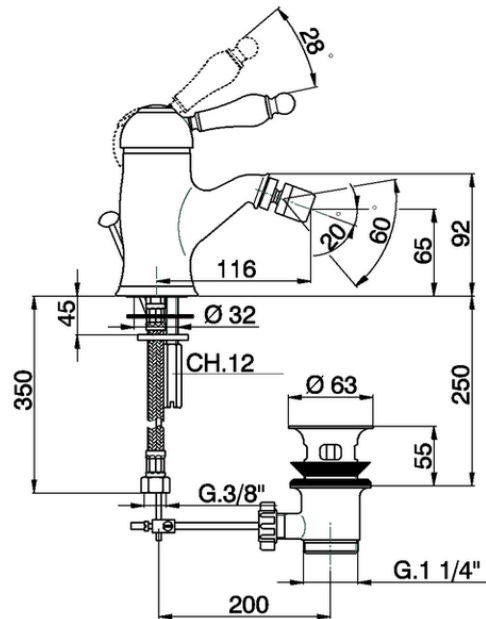

Single lever bidet mixer ARCANA EMPRESS_EM000550

EM000550

<https://en.cisal.it/single-lever-bidet-mixer-arcana-empress-em000550>

2026-04-04