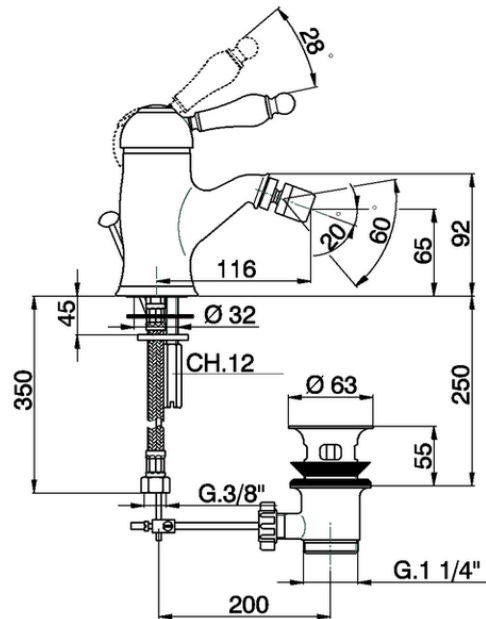

Single lever bidet mixer ARCANA EMPRESS_EM000550

EM000550

<https://en.cisal.it/single-lever-bidet-mixer-arcana-empress-em000550>

2026-06-25