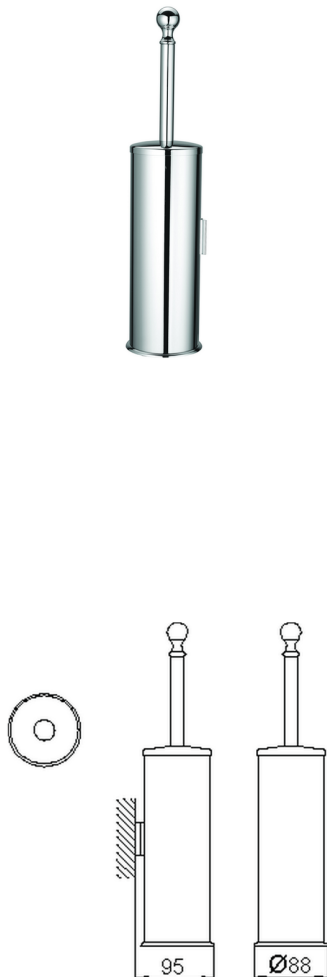

Brush holder ARCANA COMPONENTS_AR090651

MODEL **AR090651**

Brush holder, in Brass

AVAILABLE FINISHINGS

- **21** 21 Chrome
- **24** 24 Gold
- **26** 26 Old Copper
- **27** 27 Old Bronze
- **2A** 2A Satin Brushed Nickel
- **74** 74 Chrome/Gold

CHARACTERISTICS

2026-04-26