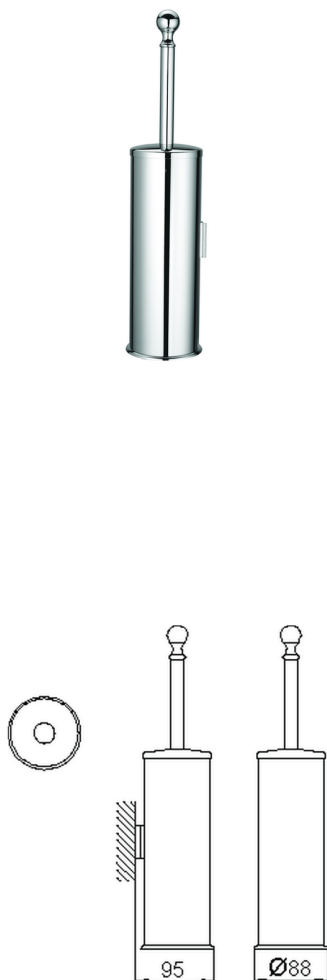

Brush holder ARCANA COMPONENTS_AR090651

MODEL **AR090651**

Brush holder, in Brass

AVAILABLE FINISHINGS

- **21** 21 Chrome
- **24** 24 Gold
- **26** 26 Old Copper
- **27** 27 Old Bronze
- **2A** 2A Satin Brushed Nickel
- **74** 74 Chrome/Gold

CHARACTERISTICS

2026-06-26