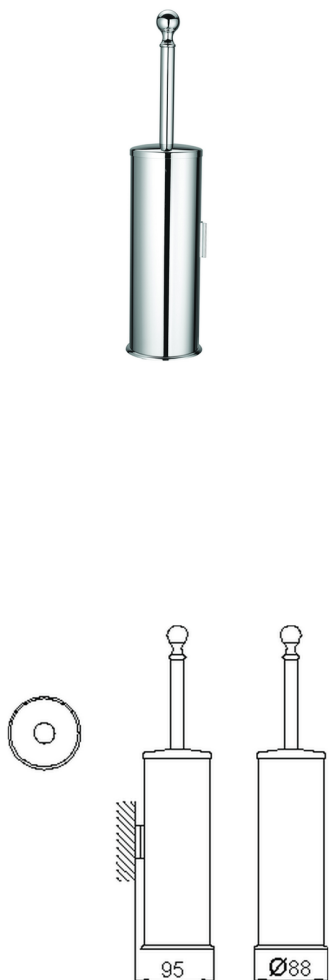

Brush holder ARCANA COMPONENTS_AR090651

MODEL **AR090651**

Brush holder, in Brass

AVAILABLE FINISHINGS

- **21** 21 Chrome
- **24** 24 Gold
- **26** 26 Old Copper
- **27** 27 Old Bronze
- **2A** 2A Satin Brushed Nickel
- **74** 74 Chrome/Gold

CHARACTERISTICS

2026-06-14