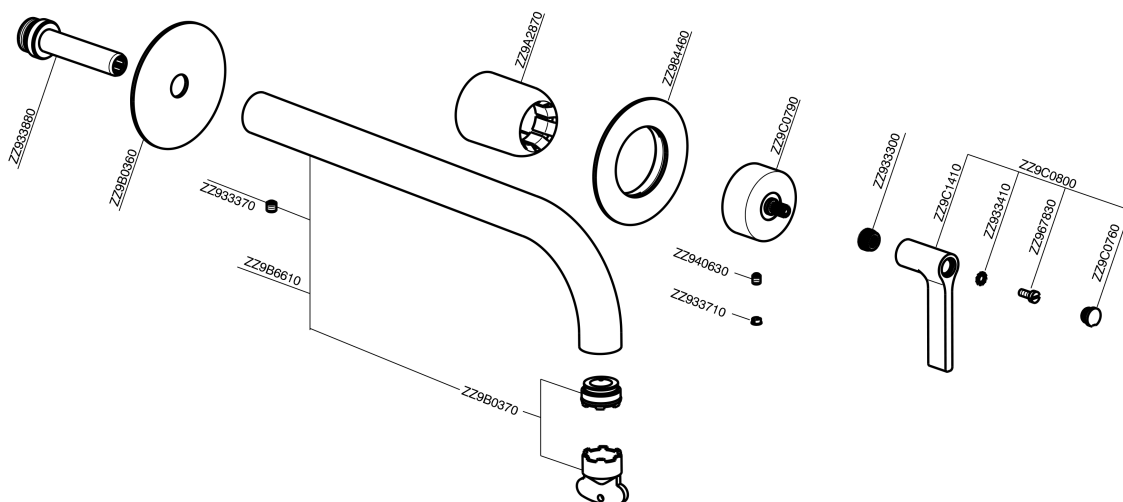

## Exposed part for single lever washbasin valve GRACE\_GC005512

MODEL **GC005512**

Exposed part for single lever washbasin valve, without concealed part, spout L.300 mm, for item Easy-Box ZA002450-ZA025510

### CHARACTERISTICS

Installation **Concealed**  
 Required concealed parts **ZA002450**

## Exposed part for single lever washbasin valve GRACE\_GC005512

GC005512

<https://en.cisal.it/exposed-part-for-single-lever-washbasin-valve-gracegc005512>

2024-10-18