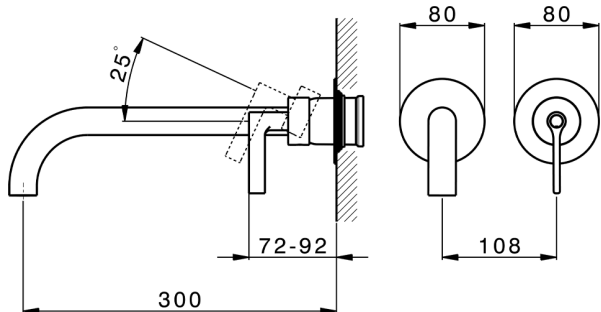

## Exposed part for single lever washbasin valve GRACE\_GC005512

MODEL **GC005512**

Exposed part for single lever washbasin valve, without concealed part, spout L.300 mm, for item Easy-Box ZA002450-ZA025510

## Exposed part for single lever washbasin valve GRACE\_GC005512

GC005512

<https://en.cisal.it/exposed-part-for-single-lever-washbasin-valve-gracegc005512>

2024-10-18