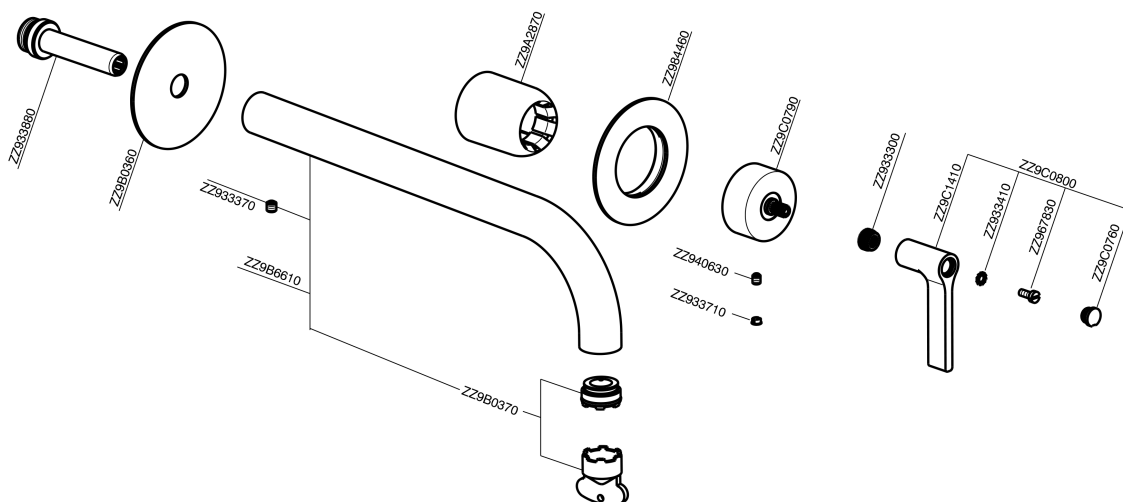

Exposed part for single lever washbasin valve GRACE_GC005512

GC005512

<https://en.cisal.it/exposed-part-for-single-lever-washbasin-valve-gracegc005512>

2024-10-18