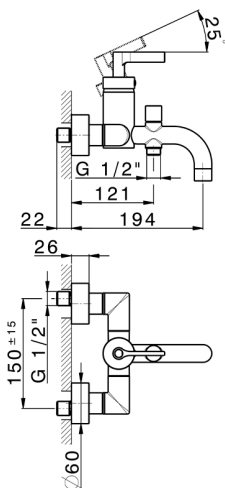

Single lever bath mixer GRACE_GC000130

MODEL **GC000130**

Single lever bath mixer, without shower set, 1/2" M flexible connection

AVAILABLE FINISHINGS

-  **21** 21 Chrome
-  **2F** 2F Brushed Nickel
-  **2W** 2W Brushed Gold
-  **5H** 5H Dark Brass Brushed
-  **5L** 5L Brushed Black Titanium
-  **6T** 6T Chrome/Matt Black

CHARACTERISTICS

Cartridge Spare Parts **ZZ93196000**

38 mm Cartridge

2026-04-30