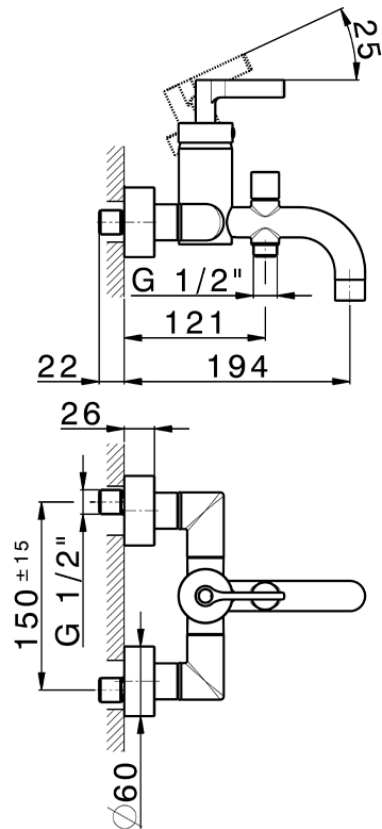

Single lever bath mixer GRACE_GC000130

GC000130

<https://en.cisal.it/single-lever-bath-mixer-grace-gc000130>

2026-04-28