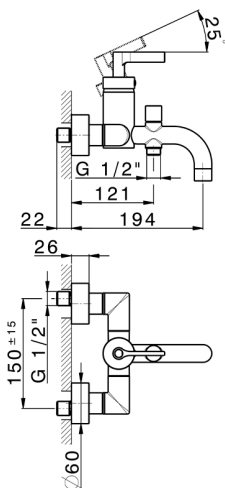

## Single lever bath mixer GRACE\_GC000130

MODEL **GC000130**

Single lever bath mixer, without shower set, 1/2" M flexible connection

### CHARACTERISTICS

Cartridge Spare Parts **ZZ93196000**

**38 mm Cartridge**

2026-06-14