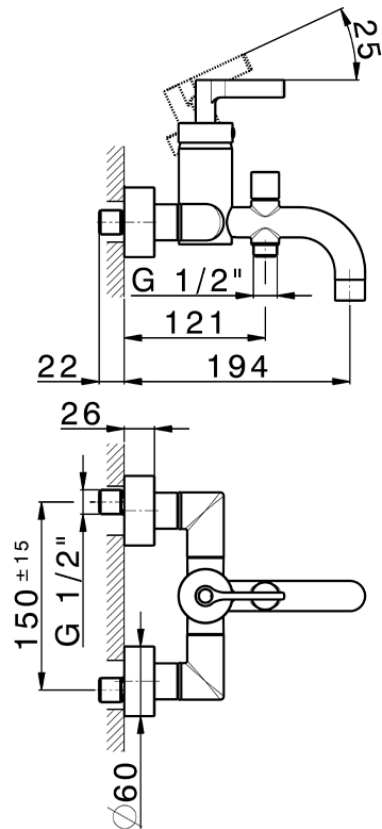

Single lever bath mixer GRACE_GC000130

GC000130

<https://en.cisal.it/single-lever-bath-mixer-grace-gc000130>

2026-04-08