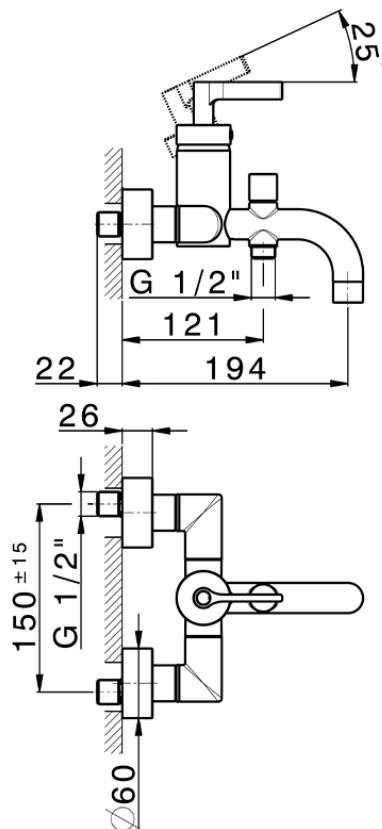

Single lever bath mixer GRACE_GC000130

GC000130

<https://en.cisal.it/single-lever-bath-mixer-grace-gc000130>

2026-06-14