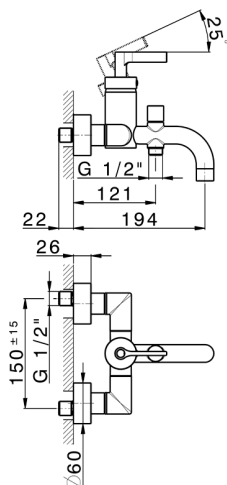

Single lever bath mixer GRACE_GC000130

MODEL **GC000130**

Single lever bath mixer, without shower set, 1/2" M flexible connection

AVAILABLE FINISHINGS

-  **21** 21 Chrome
-  **2F** 2F Brushed Nickel
-  **2W** 2W Brushed Gold
-  **5H** 5H Dark Brass Brushed
-  **5L** 5L Brushed Black Titanium
-  **6T** 6T Chrome/Matt Black

CHARACTERISTICS

Cartridge Spare Parts **ZZ93196000**

38 mm Cartridge

2026-06-13