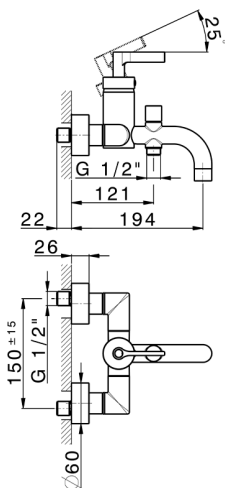

Single lever bath mixer GRACE_GC000130

MODEL **GC000130**

Single lever bath mixer, without shower set, 1/2" M flexible connection

AVAILABLE FINISHINGS

-  **21** 21 Chrome
-  **2F** 2F Brushed Nickel
-  **2W** 2W Brushed Gold
-  **5H** 5H Dark Brass Brushed
-  **5L** 5L Brushed Black Titanium
-  **6T** 6T Chrome/Matt Black

CHARACTERISTICS

Cartridge Spare Parts **ZZ93196000**

38 mm Cartridge

2026-05-19