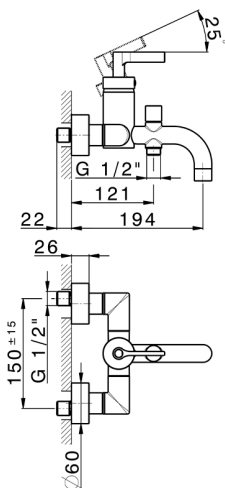

Single lever bath mixer GRACE_GC000130

MODEL **GC000130**

Single lever bath mixer, without shower set, 1/2" M flexible connection

AVAILABLE FINISHINGS

-  **21** 21 Chrome
-  **2F** 2F Brushed Nickel
-  **2W** 2W Brushed Gold
-  **5H** 5H Dark Brass Brushed
-  **5L** 5L Brushed Black Titanium
-  **6T** 6T Chrome/Matt Black

CHARACTERISTICS

Cartridge Spare Parts **ZZ93196000**

38 mm Cartridge

2026-06-14