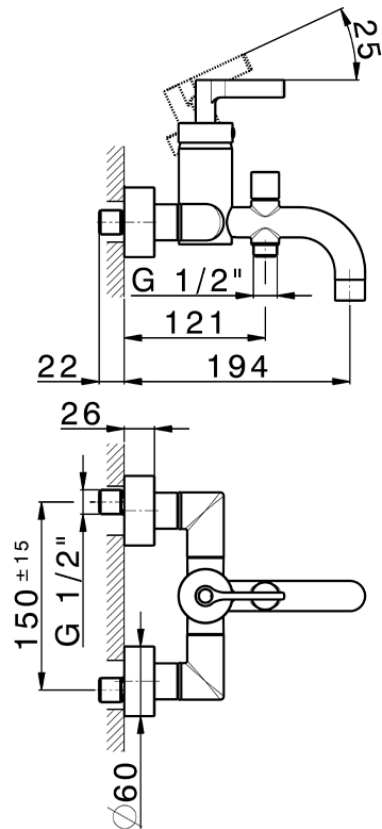

## Single lever bath mixer GRACE\_GC000130

GC000130

<https://en.cisal.it/single-lever-bath-mixer-grace-gc000130>

2026-04-08