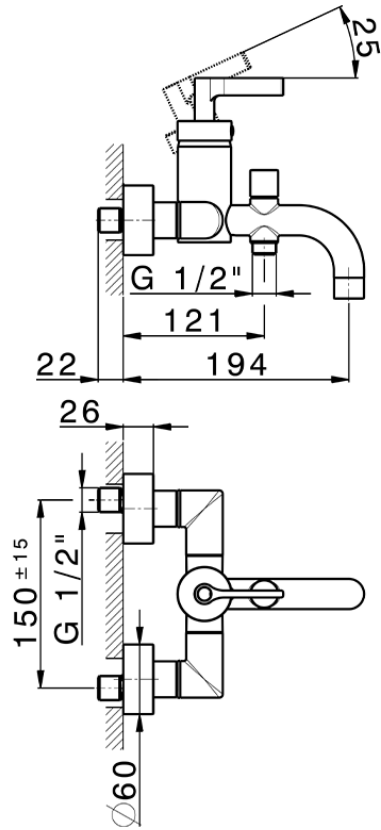

## Single lever bath mixer GRACE\_GC000130

GC000130

<https://en.cisal.it/single-lever-bath-mixer-grace-gc000130>

2026-05-19