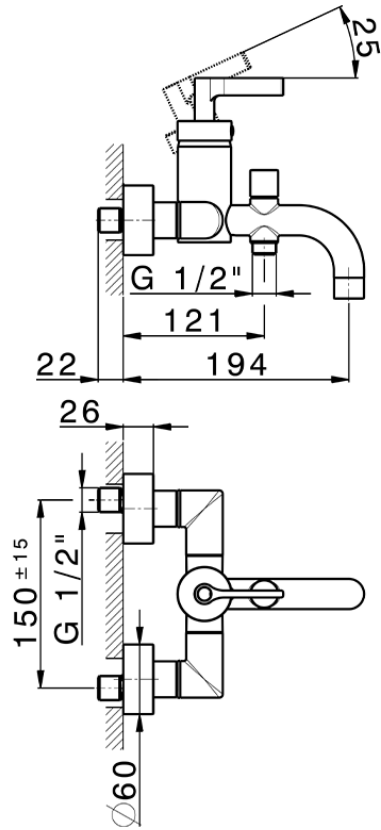

Single lever bath mixer GRACE_GC000130

GC000130

<https://en.cisal.it/single-lever-bath-mixer-grace-gc000130>

2026-06-14