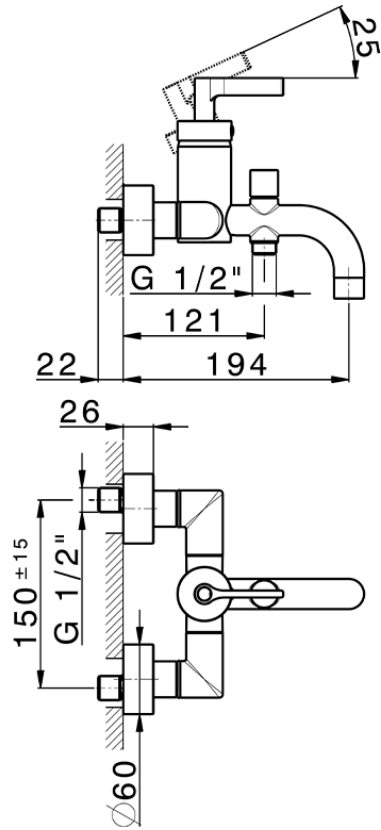

Single lever bath mixer GRACE_GC000130

GC000130

<https://en.cisal.it/single-lever-bath-mixer-grace-gc000130>

2026-04-28