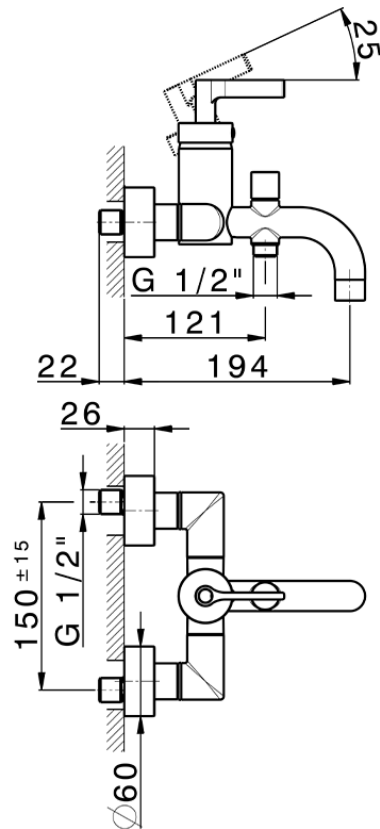

Single lever bath mixer GRACE_GC000130

GC000130

<https://en.cisal.it/single-lever-bath-mixer-grace-gc000130>

2026-06-08