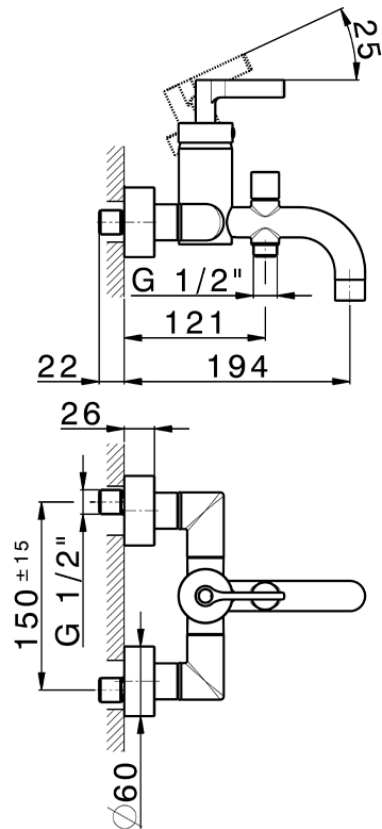

Single lever bath mixer GRACE_GC000130

GC000130

<https://en.cisal.it/single-lever-bath-mixer-grace-gc000130>

2026-06-30