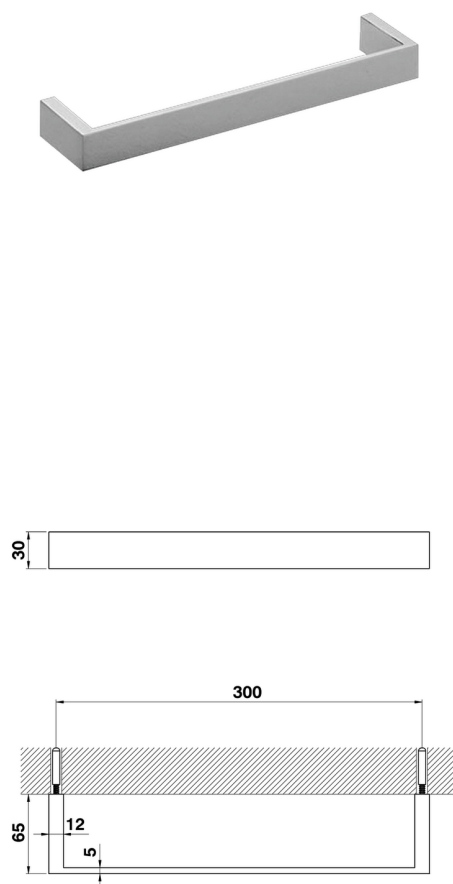

Towel holder BATHROOM ACCESSORIES_QU090104

MODEL **QU090104**

Towel holder

AVAILABLE FINISHINGS

-  **21** 21 Chrome
-  **2B** 2B Polished Nickel
-  **2F** 2F Brushed Nickel
-  **2Q** 2Q Black Titanium
-  **40** 40 Matt Black
-  **4Q** 4Q Matt White