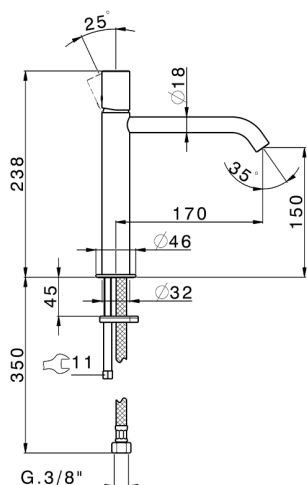

## Single lever 'medium' washbasin mixer SMOOTH X32\_X3001504

MODEL **X3001504**

Single lever 'medium' washbasin mixer, without automatic pop-up waste, G.3/8" stainless steel flexible hose, with smooth lever, Inox AISI 316L

### CHARACTERISTICS

Cartridge Spare Parts **ZZ96550000**

**25 mm Cartridge**

## Single lever 'medium' washbasin mixer SMOOTH X32\_X3001504

X3001504

<https://en.cisal.it/single-lever-medium-washbasin-mixer-smooth-x32-x3001504>

2024-12-22