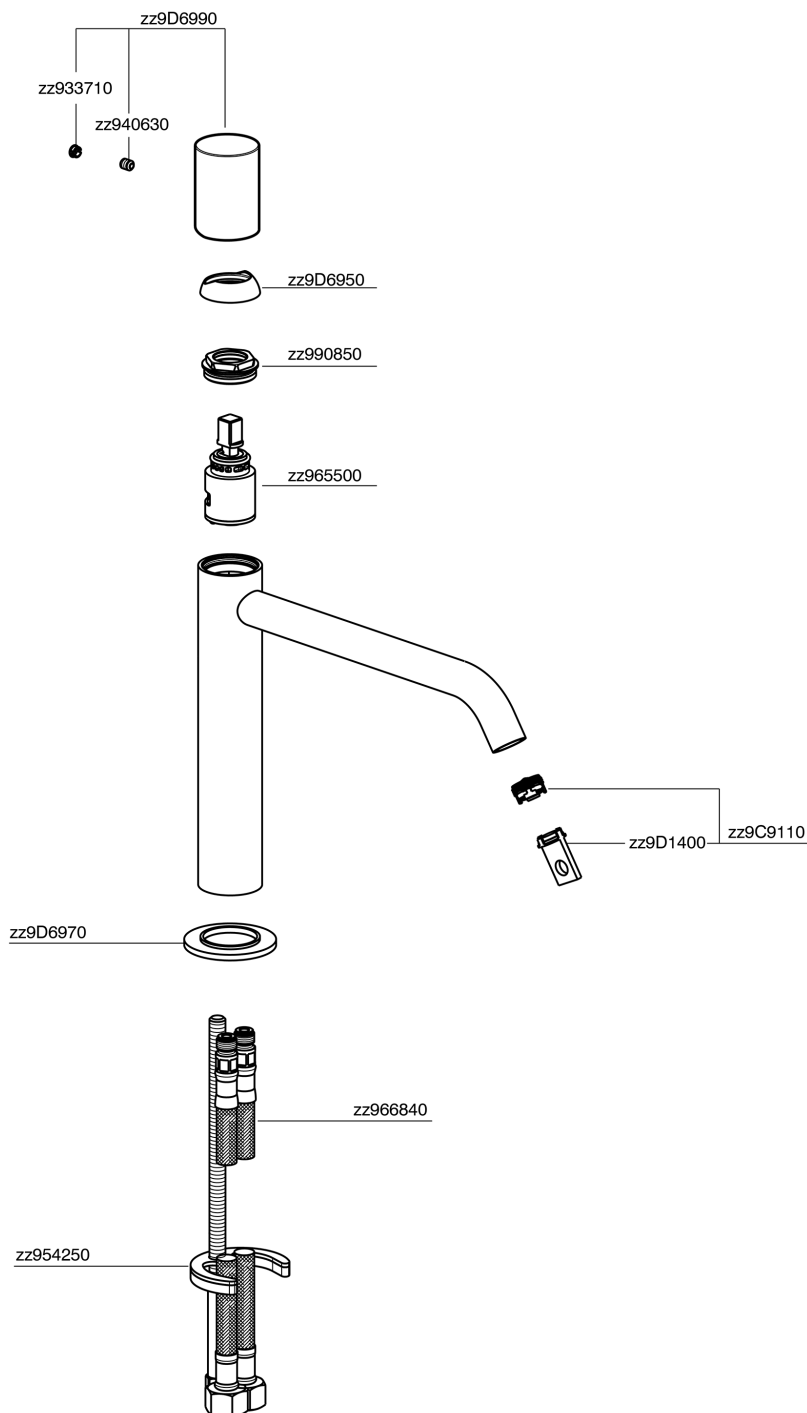

## Single lever 'medium' washbasin mixer SMOOTH X32\_X3001504

MODEL **X3001504**

Single lever 'medium' washbasin mixer, without automatic pop-up waste, G.3/8" stainless steel flexible hose, with smooth lever, Inox AISI 316L

### CHARACTERISTICS

Cartridge Spare Parts **ZZ96550000**

**25 mm Cartridge**

## Single lever 'medium' washbasin mixer SMOOTH X32\_X3001504

X3001504

<https://en.cisal.it/single-lever-medium-washbasin-mixer-smooth-x32-x3001504>

2024-12-22