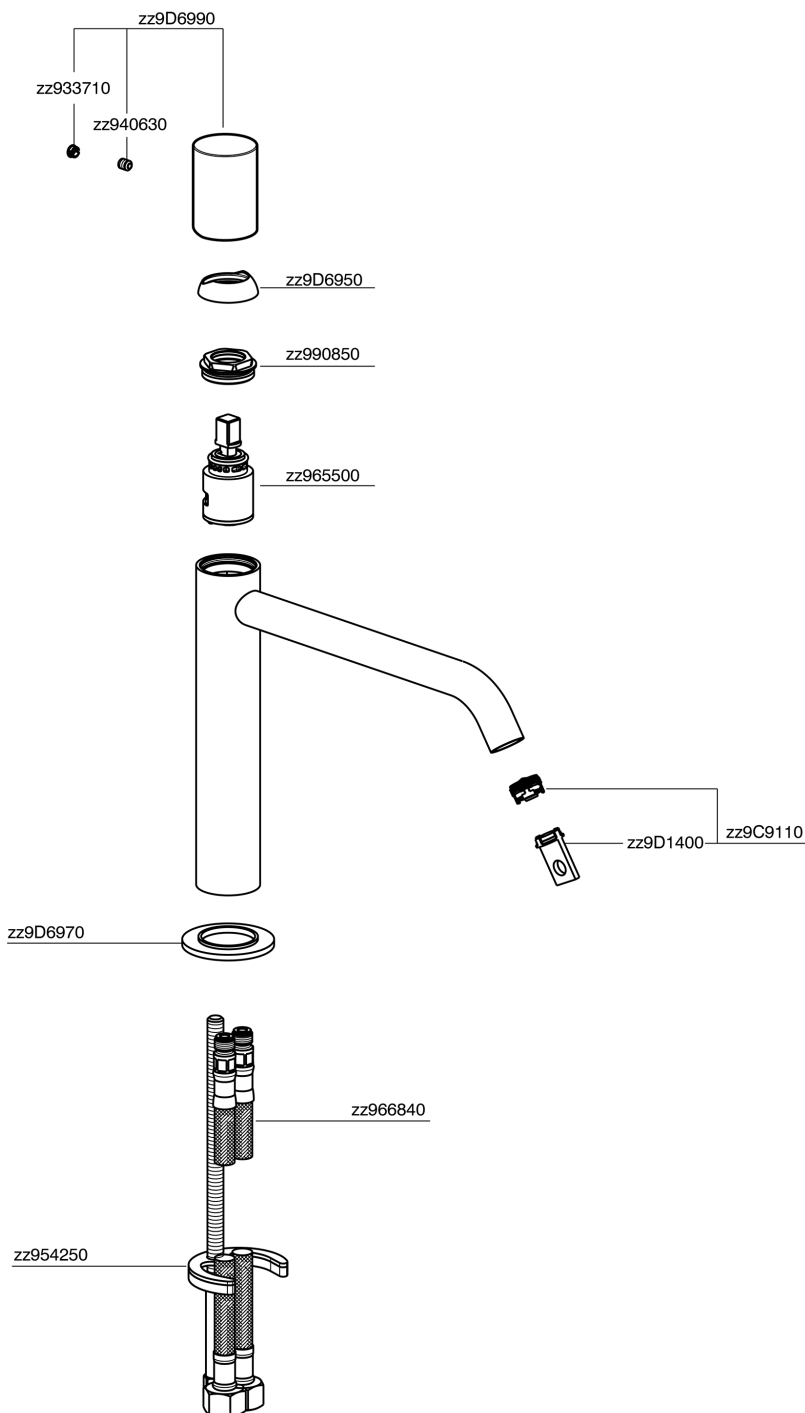

## Single lever 'medium' washbasin mixer SMOOTH X32\_X3001504

X3001504

<https://en.cisal.it/single-lever-medium-washbasin-mixer-smooth-x32-x3001504>

2024-12-22