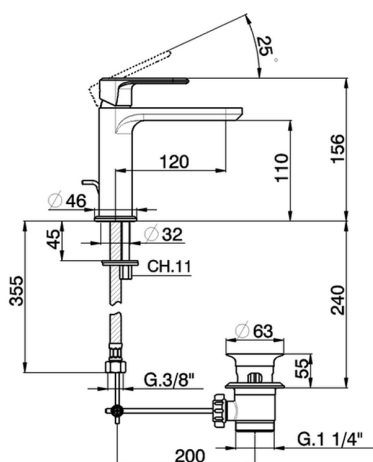

Single lever washbasin mixer LINEAVIVA_LV000510

MODEL **LV000510**

Single lever washbasin mixer, with automatic 1"1/4 automatic pop-up waste, G.3/8" stainless steel flexible hoses

AVAILABLE FINISHINGS

-  **21** 21 Chrome
-  **2B** 2B Polished Nickel
-  **2F** 2F Brushed Nickel
-  **40** 40 Matt Black
-  **4Q** 4Q Matt White

CHARACTERISTICS

Cartridge Spare Parts **ZZ96550000**

25 mm Cartridge

Single lever washbasin mixer LINEAVIVA_LV000510

LV000510

<https://en.cisal.it/single-lever-washbasin-mixer-lineaviva-lv000510>

2024-12-22