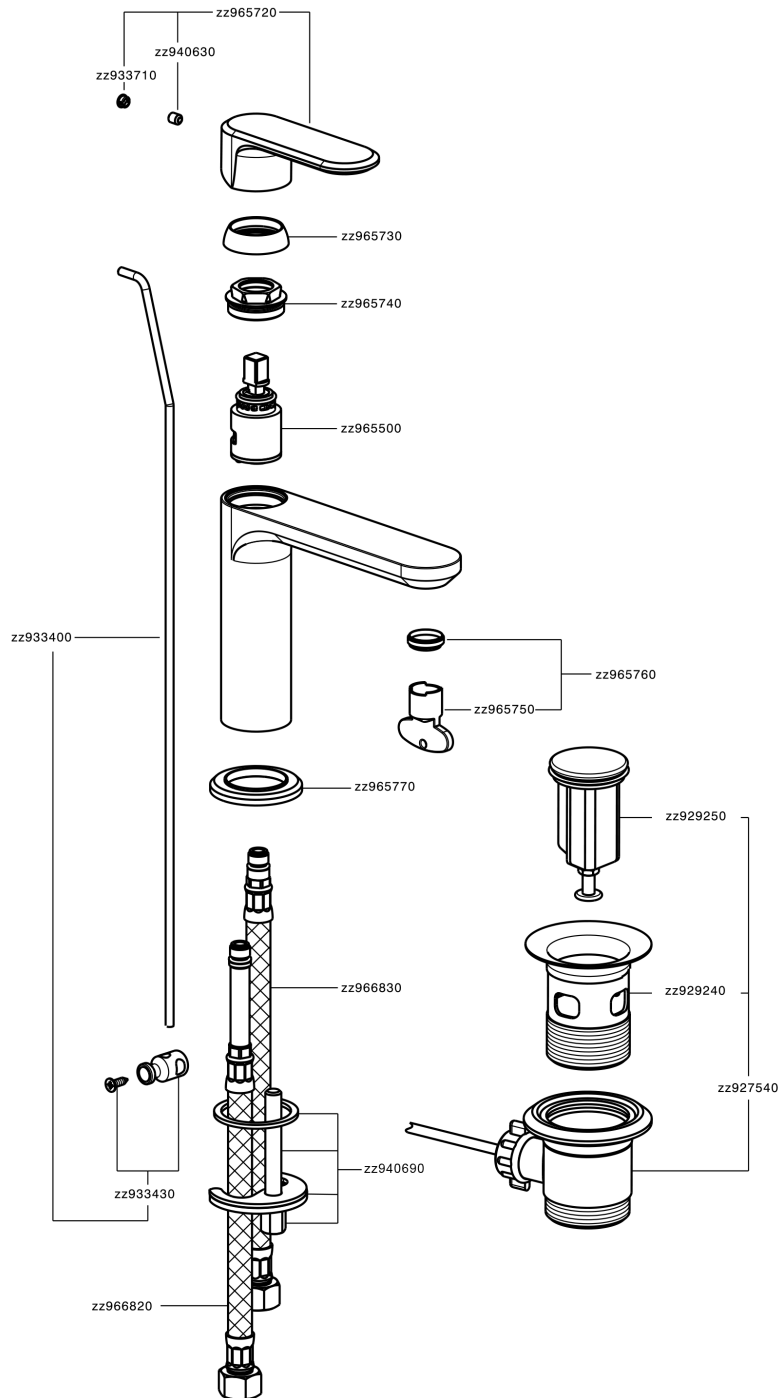

Single lever washbasin mixer LINEAVIVA_LV000510

MODEL **LV000510**

Single lever washbasin mixer, with automatic 1"1/4 automatic pop-up waste, G.3/8" stainless steel flexible hoses

AVAILABLE FINISHINGS

-  **21** 21 Chrome
-  **2B** 2B Polished Nickel
-  **2F** 2F Brushed Nickel
-  **40** 40 Matt Black
-  **4Q** 4Q Matt White

CHARACTERISTICS

Cartridge Spare Parts **ZZ96550000**

25 mm Cartridge

Single lever washbasin mixer LINEAVIVA_LV000510

LV000510

<https://en.cisal.it/single-lever-washbasin-mixer-lineaviva-lv000510>

2024-12-22