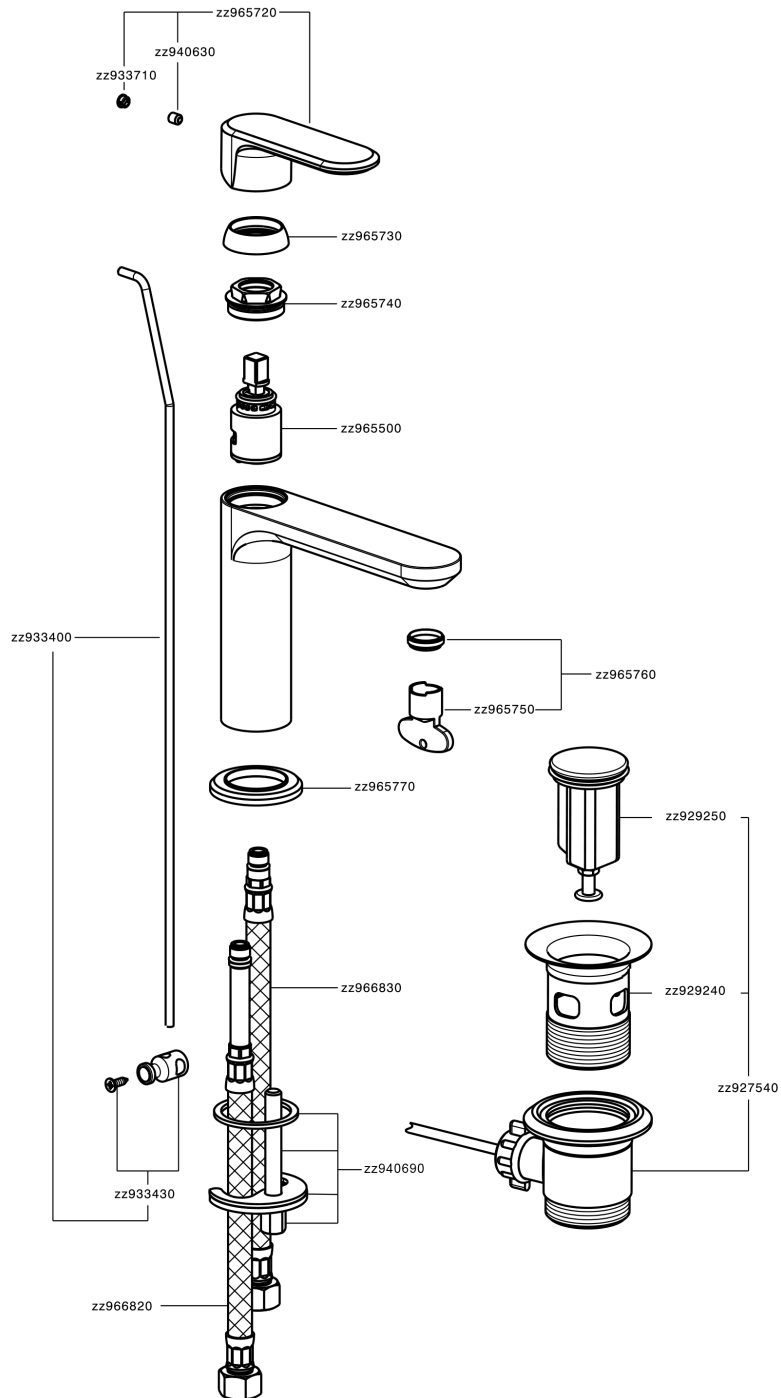

Single lever washbasin mixer LINEAVIVA_LV000510

LV000510

<https://en.cisal.it/single-lever-washbasin-mixer-lineaviva-lv000510>

2024-12-22