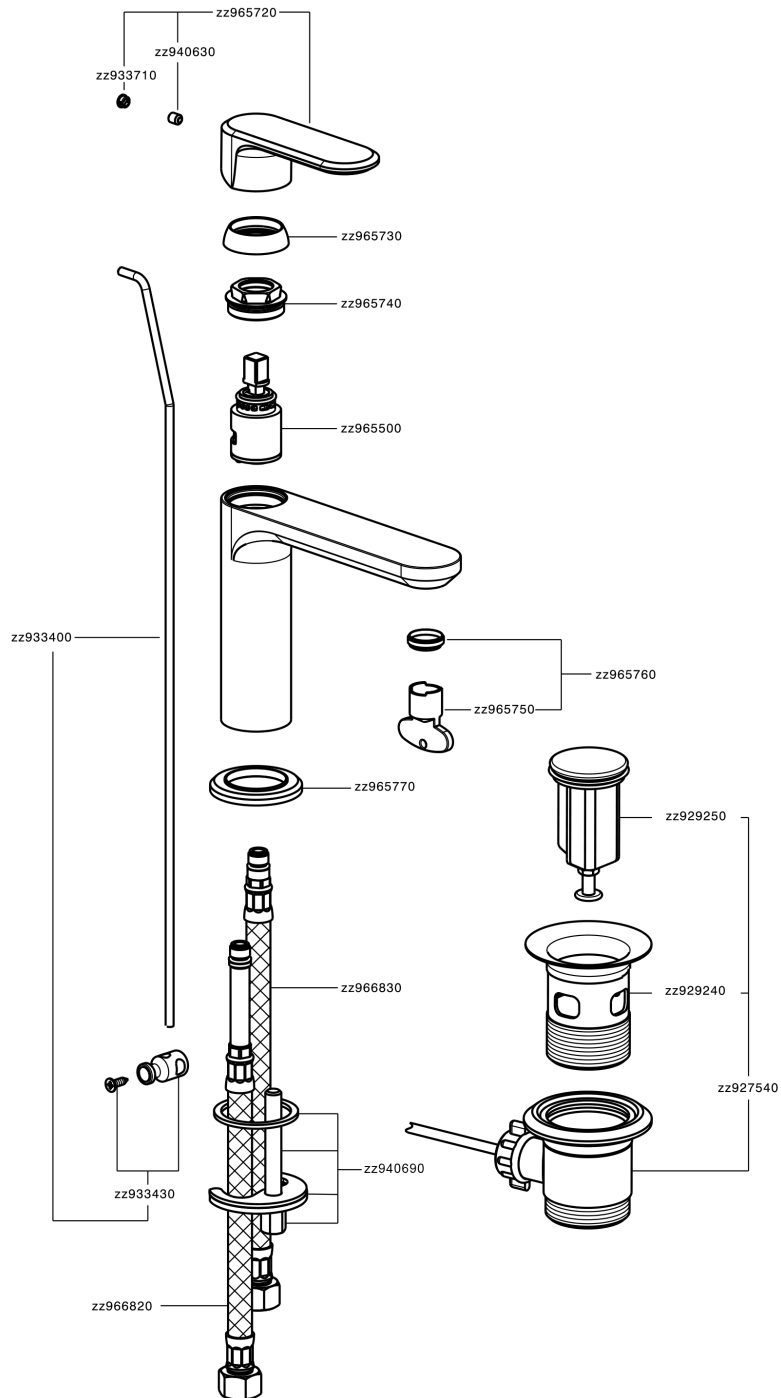

Single lever washbasin mixer LINEAVIVA_LV000510

LV000510

<https://en.cisal.it/single-lever-washbasin-mixer-lineaviva-lv000510>

2024-12-31