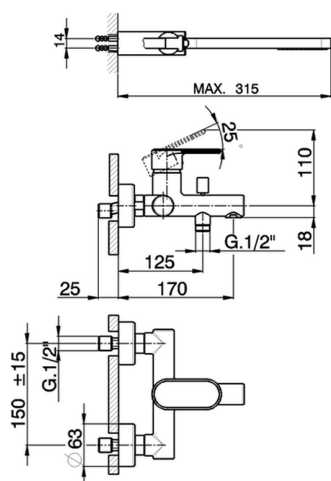

Single lever bath mixer, with shower set LINEAVIVA_LV000120

MODEL **LV000120**

Single lever bath mixer, with shower set, wall mounted adjustable handshower bracket, minimalist one spray handshower ABS, 150 cm SUPREME smooth flexible hose

AVAILABLE FINISHINGS

-  **21** 21 Chrome
-  **2B** 2B Polished Nickel
-  **2F** 2F Brushed Nickel
-  **40** 40 Matt Black
-  **4Q** 4Q Matt White

CHARACTERISTICS

Cartridge Spare Parts **ZZ95435000**

35 mm Cartridge

EcoStop

EcoStop feature limits water flow to approximately 50% of maximum output with one point of resistance on setting. Push slightly past the middle stop only when full water output is required. This will save water up to 50%.

Single lever bath mixer, with shower set LINEAVIVA_LV000120

LV000120

<https://en.cisal.it/single-lever-bath-mixer-with-shower-set-lineaviva-lv000120>

2026-06-05