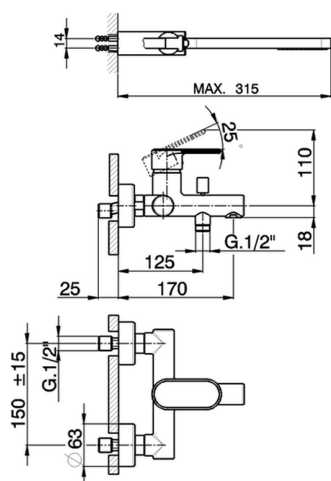

Single lever bath mixer, with shower set LINEAVIVA_LV000120

MODEL **LV000120**

Single lever bath mixer, with shower set, wall mounted adjustable handshower bracket, minimalistic one spray handshower ABS, 150 cm SUPREME smooth flexible hose

AVAILABLE FINISHINGS

-  **21** 21 Chrome
-  **2B** 2B Polished Nickel
-  **2F** 2F Brushed Nickel
-  **40** 40 Matt Black
-  **4Q** 4Q Matt White

CHARACTERISTICS

Cartridge Spare Parts **ZZ95435000**

35 mm Cartridge

EcoStop

EcoStop feature limits water flow to approximately 50% of maximum output with one point of resistance on setting. Push slightly past the middle stop only when full water output is required. This will save water up to 50%.

Single lever bath mixer, with shower set LINEAVIVA_LV000120

LV000120

<https://en.cisal.it/single-lever-bath-mixer-with-shower-set-lineaviva-lv000120>

2026-06-25