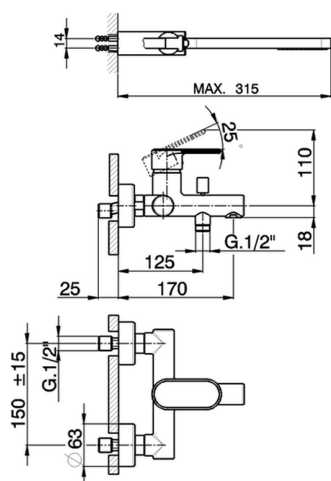

## Single lever bath mixer, with shower set LINEAVIVA\_LV000120

MODEL **LV000120**

Single lever bath mixer, with shower set, wall mounted adjustable handshower bracket, minimalist one spray handshower ABS, 150 cm SUPREME smooth flexible hose

### CHARACTERISTICS

Cartridge Spare Parts **ZZ95435000**

**35 mm Cartridge**