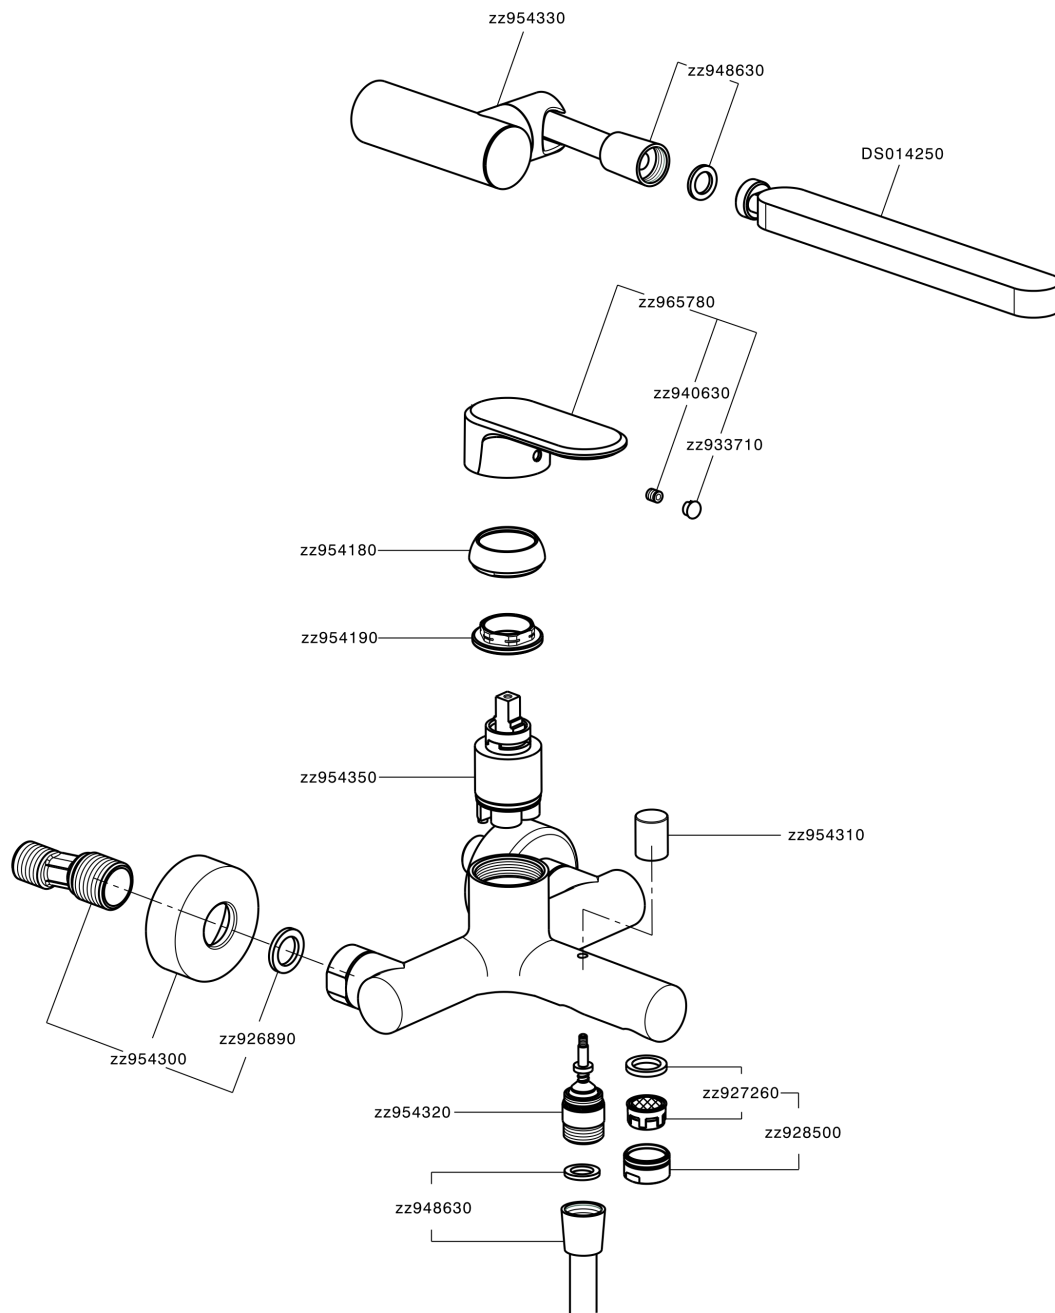

## Single lever bath mixer, with shower set LINEAVIVA\_LV000120

MODEL **LV000120**

Single lever bath mixer, with shower set, wall mounted adjustable handshower bracket, minimalist one spray handshower ABS, 150 cm SUPREME smooth flexible hose

### CHARACTERISTICS

Cartridge Spare Parts **ZZ95435000**

**35 mm Cartridge**

### EcoStop

EcoStop feature limits water flow to approximately 50% of maximum output with one point of resistance on setting. Push slightly past the middle stop only when full water output is required. This will save water up to 50%.

## Single lever bath mixer, with shower set LINEAVIVA\_LV000120

LV000120

<https://en.cisal.it/single-lever-bath-mixer-with-shower-set-lineaviva-lv000120>

2026-04-05