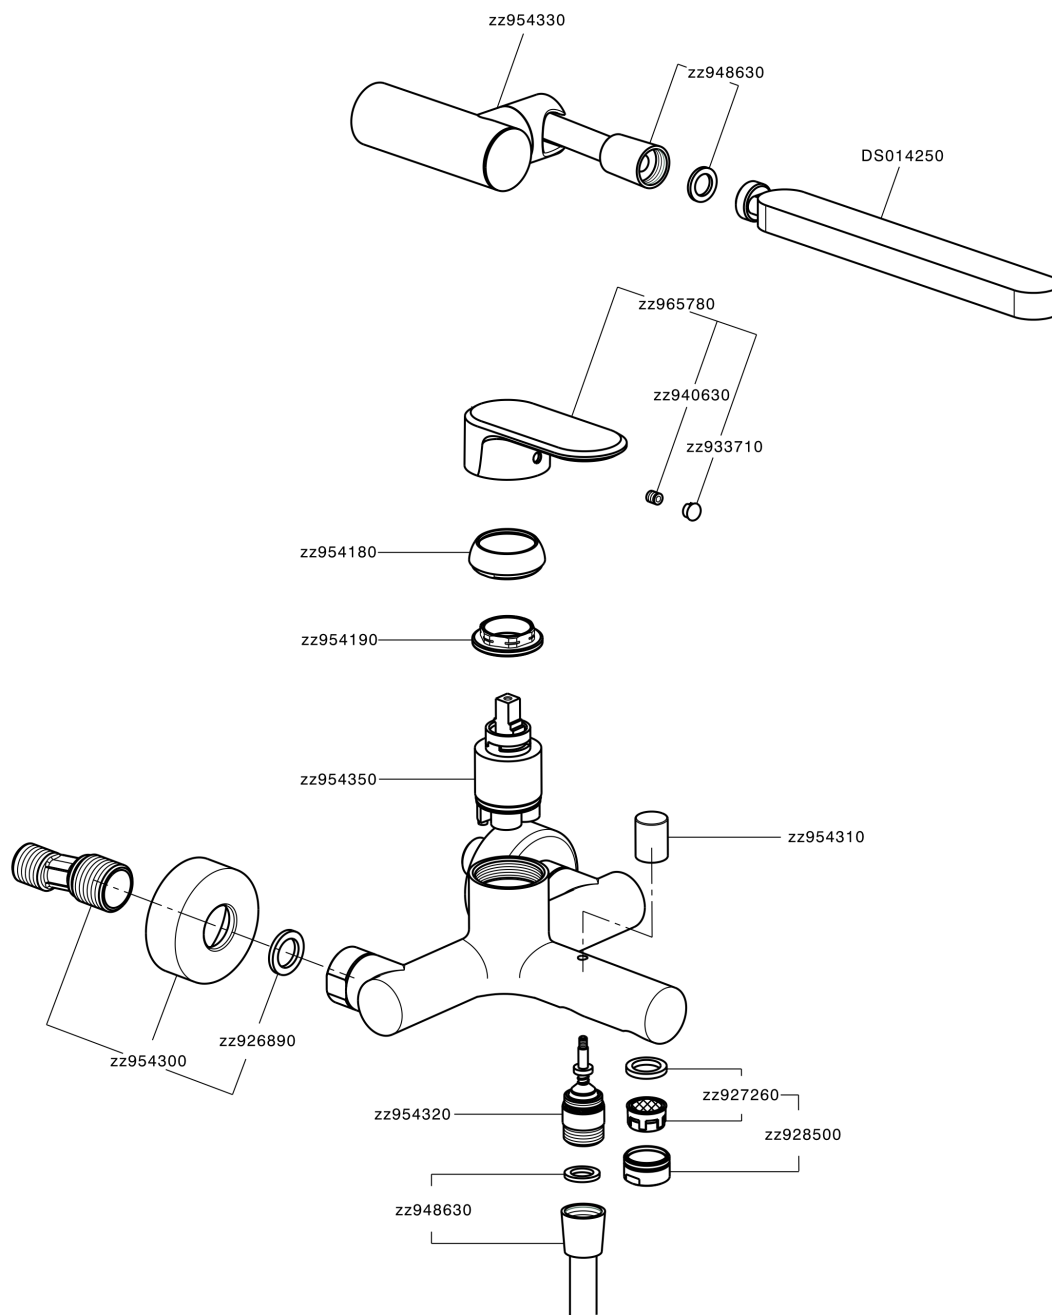

Single lever bath mixer, with shower set LINEAVIVA_LV000120

LV000120

<https://en.cisal.it/single-lever-bath-mixer-with-shower-set-lineaviva-lv000120>

2026-06-05