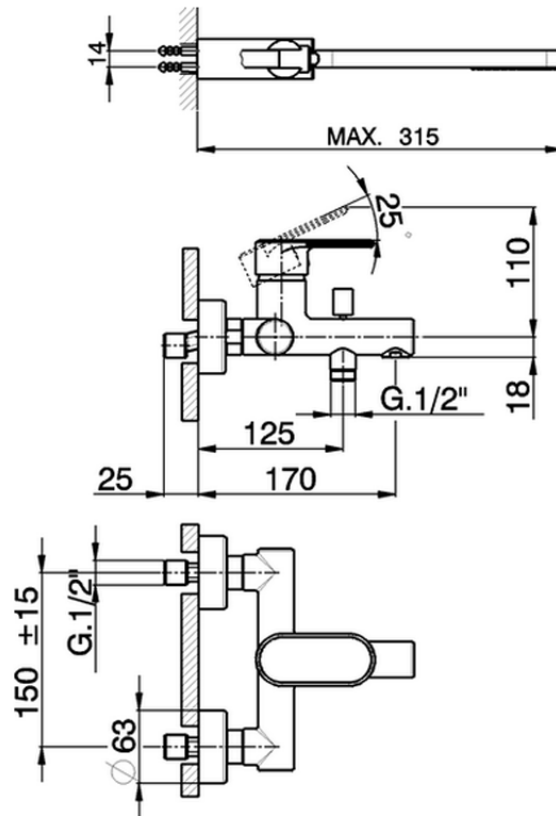

Single lever bath mixer, with shower set LINEAVIVA_LV000120

LV000120

<https://en.cisal.it/single-lever-bath-mixer-with-shower-set-lineaviva-lv000120>

2026-04-30