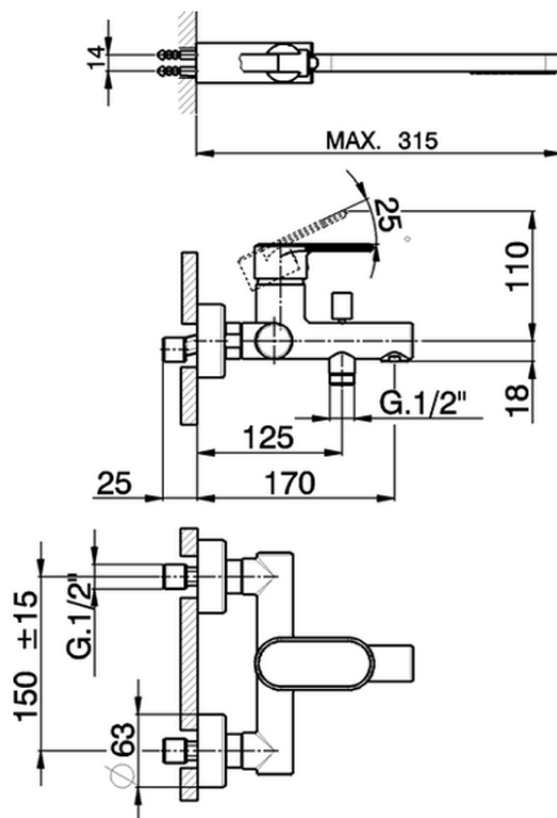

## Single lever bath mixer, with shower set LINEAVIVA\_LV000120

LV000120

<https://en.cisal.it/single-lever-bath-mixer-with-shower-set-lineaviva-lv000120>

2026-06-05