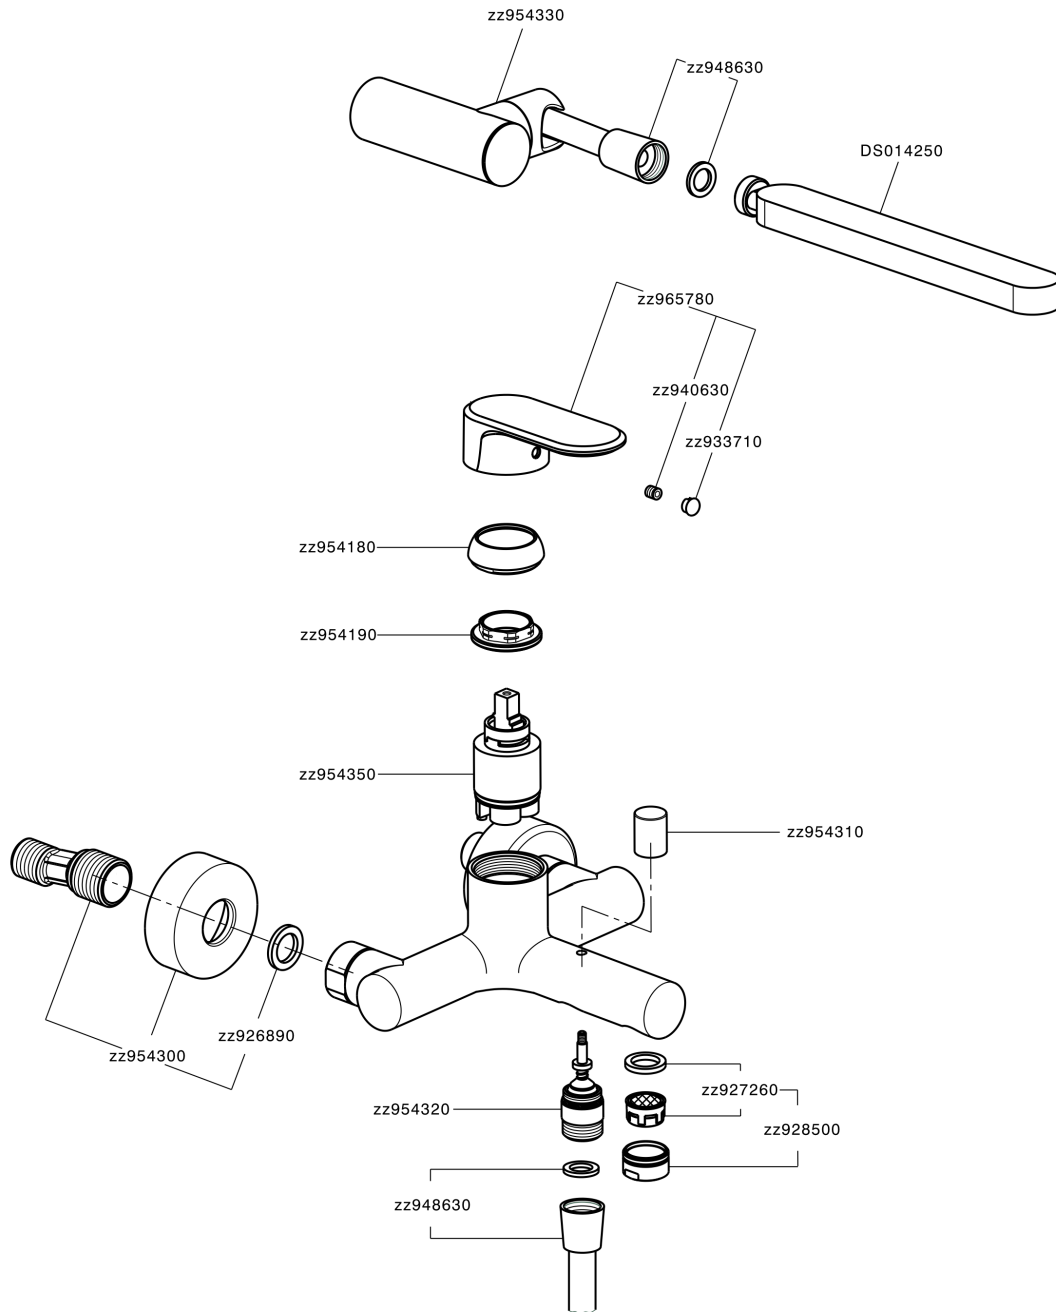

## Single lever bath mixer, with shower set LINEAVIVA\_LV000120

LV000120

<https://en.cisal.it/single-lever-bath-mixer-with-shower-set-lineaviva-lv000120>

2026-06-05