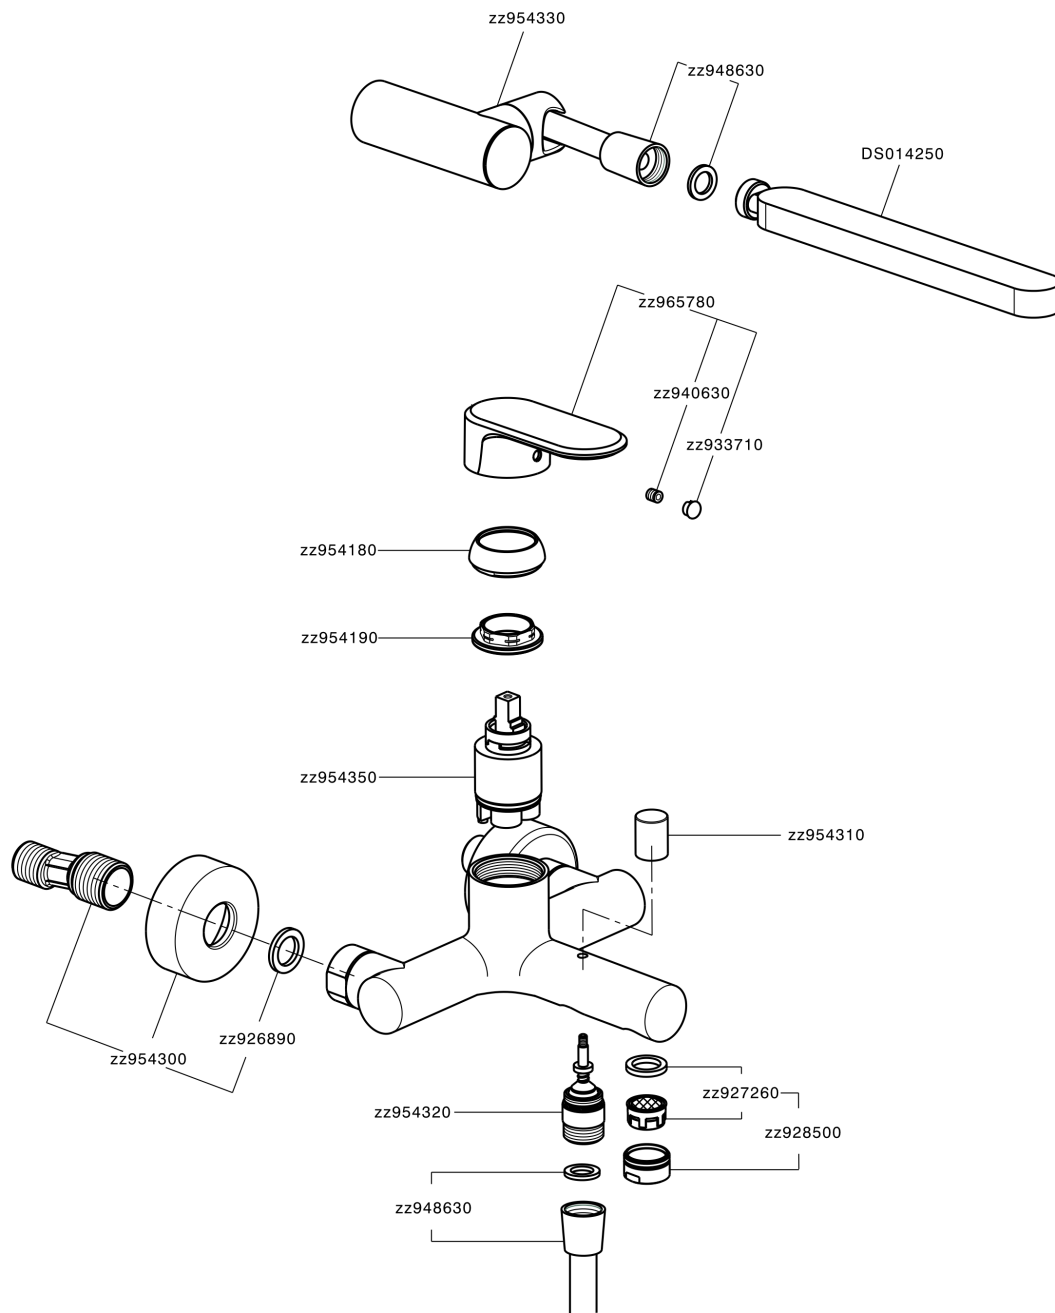

Single lever bath mixer, with shower set LINEAVIVA_LV000120

LV000120

<https://en.cisal.it/single-lever-bath-mixer-with-shower-set-lineaviva-lv000120>

2026-04-05