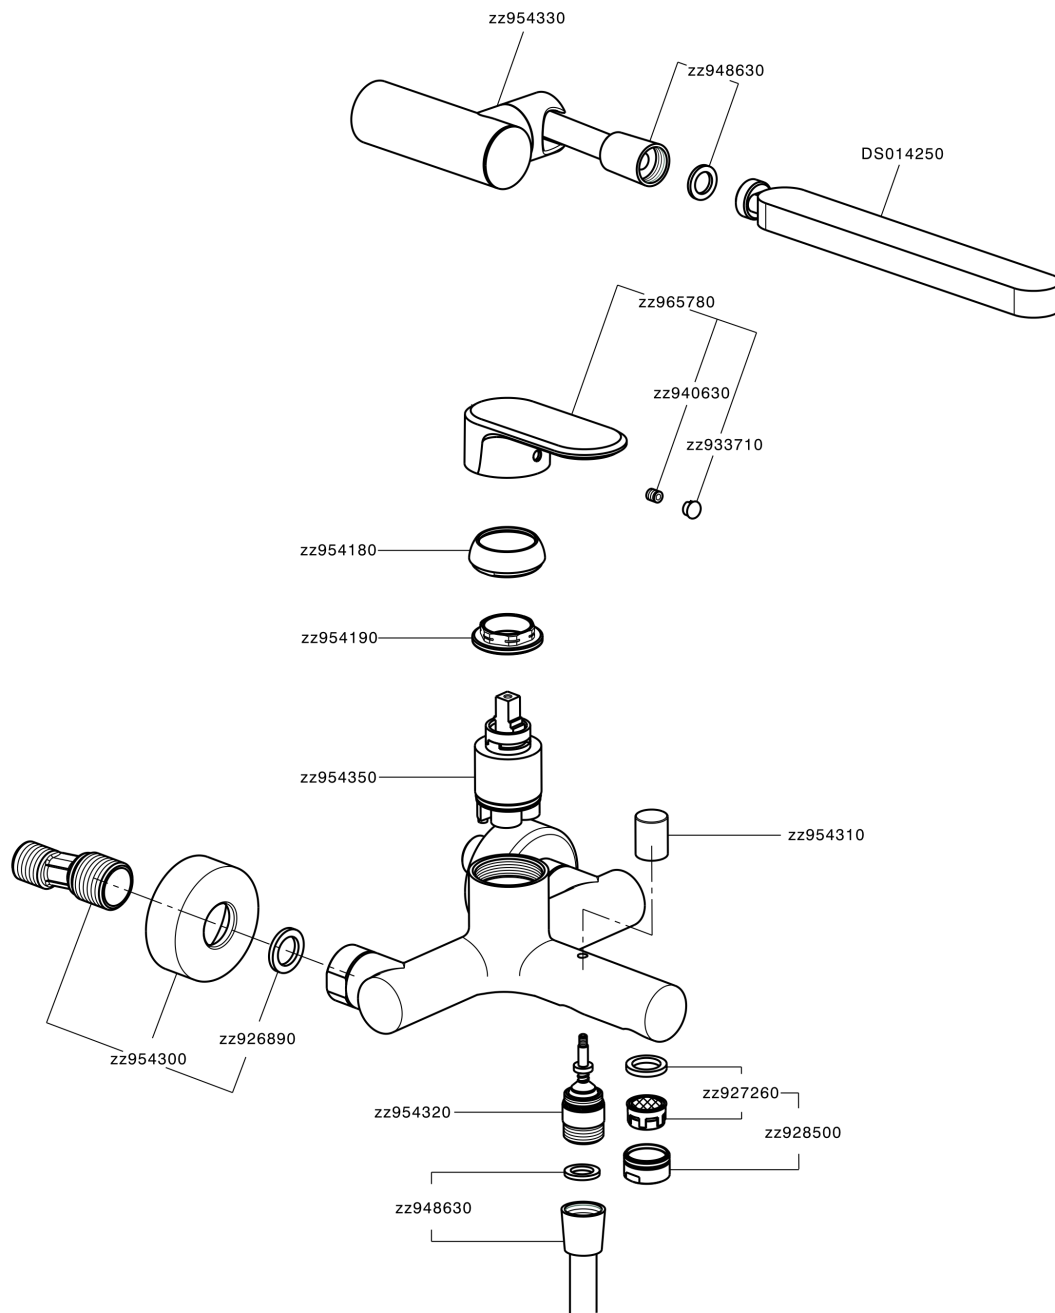

Single lever bath mixer, with shower set LINEAVIVA_LV000120

MODEL **LV000120**

Single lever bath mixer, with shower set, wall mounted adjustable handshower bracket, minimalist one spray handshower ABS, 150 cm SUPREME smooth flexible hose

AVAILABLE FINISHINGS

-  **21** 21 Chrome
-  **2B** 2B Polished Nickel
-  **2F** 2F Brushed Nickel
-  **40** 40 Matt Black
-  **4Q** 4Q Matt White

CHARACTERISTICS

Cartridge Spare Parts **ZZ95435000**
35 mm Cartridge

EcoStop

EcoStop feature limits water flow to approximately 50% of maximum output with one point of resistance on setting. Push slightly past the middle stop only when full water output is required. This will save water up to 50%.

Single lever bath mixer, with shower set LINEAVIVA_LV000120

LV000120

<https://en.cisal.it/single-lever-bath-mixer-with-shower-set-lineaviva-lv000120>

2026-04-07