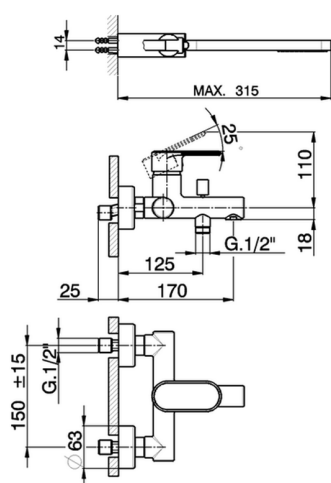

Single lever bath mixer, with shower set LINEAVIVA_LV000120

MODEL **LV000120**

Single lever bath mixer, with shower set, wall mounted adjustable handshower bracket, minimalist one spray handshower ABS, 150 cm SUPREME smooth flexible hose

AVAILABLE FINISHINGS

-  **21** 21 Chrome
-  **2B** 2B Polished Nickel
-  **2F** 2F Brushed Nickel
-  **40** 40 Matt Black
-  **4Q** 4Q Matt White

CHARACTERISTICS

Cartridge Spare Parts **ZZ95435000**
35 mm Cartridge

EcoStop

EcoStop feature limits water flow to approximately 50% of maximum output with one point of resistance on setting. Push slightly past the middle stop only when full water output is required. This will save water up to 50%.

Single lever bath mixer, with shower set LINEAVIVA_LV000120

LV000120

<https://en.cisal.it/single-lever-bath-mixer-with-shower-set-lineaviva-lv000120>

2026-04-07